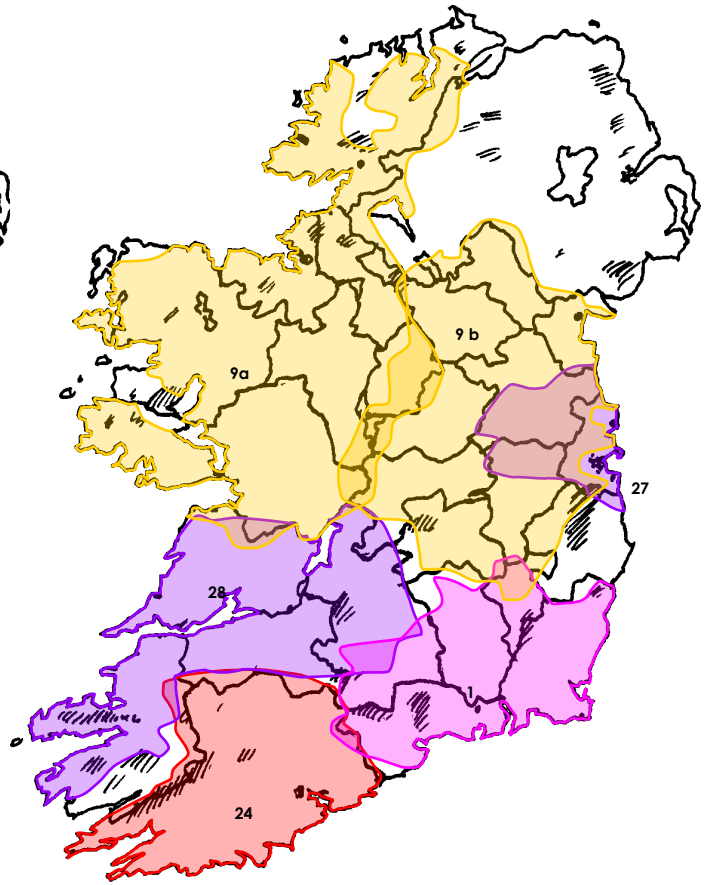

C103

IR4 ■

Adult, Oldies, Irish & Country, Talk	Wireless	390 000
Cork City	102.6 Holyhill	10.0
Bantry, SW County Cork	102.7 Bantry	0.2
North East County Cork	102.9 NE Cork Relay	0.8
Youghal, County Cork	103.0 Youghal	0.2
Kinsale, County Cork	103.0 Kinsale	0.2
West County Cork (opt-out)	103.3 Nowen Hill	10.0
Fermoy County Cork	103.3 Fermoy	0.05
Cobin & Monkstown, Co Cork	103.5 Carrigaline	0.2
North County Cork	103.7 Mount Hillery	5.0
Macroom, West Cork	103.7 Macroom	0.015
Clonakilty, SW County Cork	103.9 Clonakilty	0.1
1990/11 as Cork's County Sound. Cork city added 2000. C103 from 2008.		

EAST COAST RADIO

IR6 ■

Adult, Talk		95 000
South East County Wicklow	94.9 Avoca	9.5
North & East, County Wicklow	96.2 Bray Head	10.0
North West County Wicklow	99.9 Saggart	4.8
East County Wicklow	102.9 Ballyguile	15.8
West Wicklow	102.9 Baltinglass	1.9
Arklow, County Wicklow	104.4 Barraniskly E, Arklow	0.4
1990/11		

GALWAY BAY FM

IR7 ■

Adult, Talk		160 000
Galway City	95.8 Tanabrocky	0.5
West County Galway	95.8 Clifden	0.5
County Galway	96.8 Knokroe	10.0
Gort, County Galway	97.2 Gort	0.05
East County Galway	97.4 Redmount Hill	2.0
Connemara, County Galway	97.4 Seanafaistin	1.0
1990/11		

HIGHLAND RADIO

IR8 ■

Adult, Irish & Country, Talk	Communicorp	80 000
Ballybofey, County Donegal	94.7 Ballybofey	0.1
West County Donegal	95.2 Arranmore Island	2.0
Castlefin and Lifford	102.1 Feirn Hill	1.25
Gortahofk, NE Donegal	102.6 Crockananevee	0.2
East County Donegal & Derry	103.3 Scalp Mountain	10.0
North Inishowen	104.5 Back Mountain	2.0
East Inishowen	104.7 Moville	0.4
Ardara & Glenties, Donegal	104.7 Mulmosog	0.2
1990/11		

BEAT 102-103

Contemporary	WLR	360 000
N Wexford, S Carlow, Kilkenny	102.0 Mount Leinster	12.6
West County Waterford	102.2 Dungarvan	6.0
South Tipperary	102.4 Clonmel	10.0
Gorey, County Wexford	102.6 Gorey	0.1
East County Waterford	102.8 Carrickpherish	10.0
South Wexford	103.1 Forth Mountain	0.5
Carrick-on-Suir & SW Kilkenny	103.1 Suir Valley	0.2
2003		

CLARE FM

Adult, Oldies, Talk		90 000
Lahinch and Ennistimon, Clare	95.2 Ennistimon	0.5
Kilrush, County Clare	95.5 Kilrush	2.0
South East County Clare	95.9 Woodcock Hill	2.0
County Clare	96.4 Maghera	10.0
Killaloe, East County Clare	96.6 Killaloe	0.4
1990/11		

IR1 ■ CORK'S 96 FM

Adult, Contemporary, Talk	Wireless	390 000
North East County Cork	95.6 NE Cork Relay	0.8
West County Cork	95.8 Nowen Hill	10.0
Fermoy County Cork	95.8 Fermoy	0.05
Cobin & Monkstown, Co Cork	96.0 Carrigaline	0.2
North County Cork	96.1 Mount Hillery	2.0
Clonakilty, SW County Cork	96.2 Clonakilty	0.1
Macroom, West Cork	96.2 Macroom	0.03
Cork City and SE Co Cork	96.4 Holyhill	10.0
Bantry, SW County Cork	96.4 Bantry	0.2
Youghal, County Cork	96.8 Youghal	0.2
Kinsale, County Cork	96.8 Kinsale	0.2
1990/11 as Radio South, 1995 County Sound, 1996 96 FM, 2000 extended from Cork city to county wide		

IR3 ■

IR2 ■