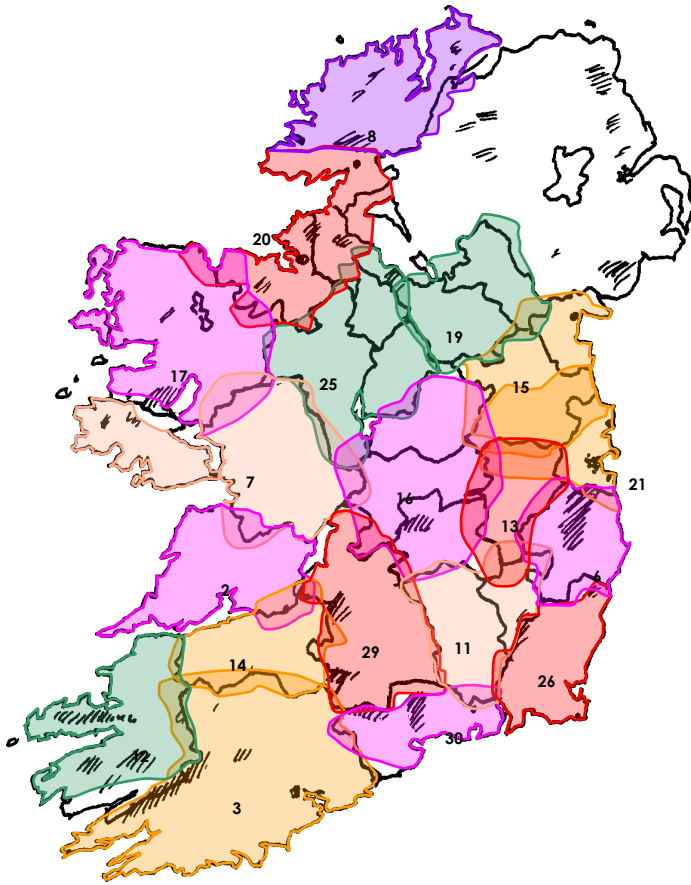

C103

IR4 ■

Adult, Oldies, Irish & Country, Talk	Wireless	390 000
Cork City	102.6 Holyhill	10.0
Bantry, SW County Cork	102.7 Bantry	0.2
North East County Cork	102.9 NE Cork Relay	0.8
Youghal, County Cork	103.0 Youghal	0.2
Kinsale, County Cork	103.0 Kinsale	0.2
West County Cork (opt-out)	103.3 Nowen Hill	10.0
Fermoy County Cork	103.3 Fermoy	0.05
Cobin & Monkstown, Co Cork	103.5 Carrigaline	0.2
North County Cork	103.7 Mount Hillery	5.0
Macroom, West Cork	103.7 Macroom	0.015
Clonakilty, SW County Cork	103.9 Clonakilty	0.1
1990/11 as Cork's County Sound. Cork city added 2000. C103 from 2008.		

EAST COAST RADIO

IR6 ■

Adult, Talk		95 000
South East County Wicklow	94.9 Avoca	9.5
North & East, County Wicklow	96.2 Bray Head	10.0
North West County Wicklow	99.9 Saggart	4.8
East County Wicklow	102.9 Ballyguile	15.8
West Wicklow	102.9 Baltinglass	1.9
Arklow, County Wicklow	104.4 Barraniskly E, Arklow	0.4
1990/11		

GALWAY BAY FM

IR7 ■

Adult, Talk		160 000
Galway City	95.8 Tanabrocky	0.5
West County Galway	95.8 Clifden	0.5
County Galway	96.8 Knokroe	10.0
Gort, County Galway	97.2 Gort	0.05
East County Galway	97.4 Redmount Hill	2.0
Connemara, County Galway	97.4 Seanafaistin	1.0
1990/11		

HIGHLAND RADIO

IR8 ■

Adult, Irish & Country, Talk	Communicorp	80 000
Ballybofey, County Donegal	94.7 Ballybofey	0.1
West County Donegal	95.2 Arranmore Island	2.0
Castlefin and Lifford	102.1 Feirn Hill	1.25
Gortahofk, NE Donegal	102.6 Crockananevee	0.2
East County Donegal & Derry	103.3 Scalp Mountain	10.0
North Inishowen	104.5 Back Mountain	2.0
East Inishowen	104.7 Moville	0.4
Ardara & Glenties, Donegal	104.7 Mulmosog	0.2
1990/11		

BEAT 102-103

Contemporary	WLR	360 000
N Wexford, S Carlow, Kilkenny	102.0 Mount Leinster	12.6
West County Waterford	102.2 Dungarvan	6.0
South Tipperary	102.4 Clonmel	10.0
Gorey, County Wexford	102.6 Gorey	0.1
East County Waterford	102.8 Carrickpherish	10.0
South Wexford	103.1 Forth Mountain	0.5
Carrick-on-Suir & SW Kilkenny	103.1 Suir Valley	0.2
2003		

CLARE FM

Adult, Oldies, Talk		90 000
Lahinch and Ennistimon, Clare	95.2 Ennistimon	0.5
Kilrush, County Clare	95.5 Kilrush	2.0
South East County Clare	95.9 Woodcock Hill	2.0
County Clare	96.4 Maghera	10.0
Killaloe, East County Clare	96.6 Killaloe	0.4
1990/11		

IR1 ■ CORK'S 96 FM

Adult, Contemporary, Talk	Wireless	390 000
North East County Cork	95.6 NE Cork Relay	0.8
West County Cork	95.8 Nowen Hill	10.0
Fermoy County Cork	95.8 Fermoy	0.05
Cobin & Monkstown, Co Cork	96.0 Carrigaline	0.2
North County Cork	96.1 Mount Hillery	2.0
Clonakilty, SW County Cork	96.2 Clonakilty	0.1
Macroom, West Cork	96.2 Macroom	0.03
Cork City and SE Co Cork	96.4 Holyhill	10.0
Bantry, SW County Cork	96.4 Bantry	0.2
Youghal, County Cork	96.8 Youghal	0.2
Kinsale, County Cork	96.8 Kinsale	0.2
1990/11 as Radio South, 1995 County Sound, 1996 96 FM, 2000 extended from Cork city to county wide		

IR3 ■

IR2 ■