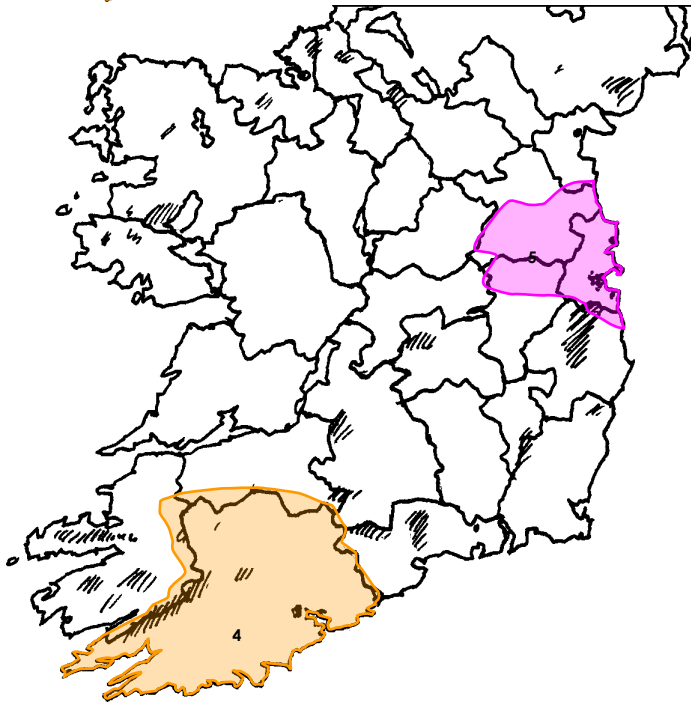

C103

IR4 ■

Adult, Oldies, Irish & Country, Talk	Wireless	390 000
Cork City	102.6 Holyhill	10.0
Bantry, SW County Cork	102.7 Bantry	0.2
North East County Cork	102.9 NE Cork Relay	0.8
Youghal, County Cork	103.0 Youghal	0.2
Kinsale, County Cork	103.0 Kinsale	0.2
West County Cork (opt-out)	103.3 Nowen Hill	10.0
Fermoy County Cork	103.3 Fermoy	0.05
Cobin & Monkstown, Co Cork	103.5 Carrigaline	0.2
North County Cork	103.7 Mount Hillery	5.0
Macroom, West Cork	103.7 Macroom	0.015
Clonakilty, SW County Cork	103.9 Clonakilty	0.1
1990/11 as Cork's County Sound. Cork city added 2000. C103 from 2008.		

EAST COAST RADIO

IR6 ■

Adult, Talk		95 000
South East County Wicklow	94.9 Avoca	9.5
North & East, County Wicklow	96.2 Bray Head	10.0
North West County Wicklow	99.9 Saggart	4.8
East County Wicklow	102.9 Ballyguile	15.8
West Wicklow	102.9 Baltinglass	1.9
Arklow, County Wicklow	104.4 Barraniskly E, Arklow	0.4
1990/11		

GALWAY BAY FM

IR7 ■

Adult, Talk		160 000
Galway City	95.8 Tanabrocky	0.5
West County Galway	95.8 Clifden	0.5
County Galway	96.8 Knokroe	10.0
Gort, County Galway	97.2 Gort	0.05
East County Galway	97.4 Redmount Hill	2.0
Connemara, County Galway	97.4 Seanafaistin	1.0
1990/11		

HIGHLAND RADIO

IR8 ■

Adult, Irish & Country, Talk	Communicorp	80 000
Ballybofey, County Donegal	94.7 Ballybofey	0.1
West County Donegal	95.2 Arranmore Island	2.0
Castlefin and Lifford	102.1 Feirn Hill	1.25
Gortahofk, NE Donegal	102.6 Crockananevee	0.2
East County Donegal & Derry	103.3 Scalp Mountain	10.0
North Inishowen	104.5 Back Mountain	2.0
East Inishowen	104.7 Moville	0.4
Ardara & Glenties, Donegal	104.7 Mulmosog	0.2
1990/11		

BEAT 102-103

Contemporary	WLR	360 000
N Wexford, S Carlow, Kilkenny	102.0 Mount Leinster	12.6
West County Waterford	102.2 Dungarvan	6.0
South Tipperary	102.4 Clonmel	10.0
Gorey, County Wexford	102.6 Gorey	0.1
East County Waterford	102.8 Carrickpherish	10.0
South Wexford	103.1 Forth Mountain	0.5
Carrick-on-Suir & SW Kilkenny	103.1 Suir Valley	0.2
2003		

CLARE FM

Adult, Oldies, Talk		90 000
Lahinch and Ennistimon, Clare	95.2 Ennistimon	0.5
Kilrush, County Clare	95.5 Kilrush	2.0
South East County Clare	95.9 Woodcock Hill	2.0
County Clare	96.4 Maghera	10.0
Killaloe, East County Clare	96.6 Killaloe	0.4
1990/11		

IR1 ■ CORK'S 96 FM

Adult, Contemporary, Talk	Wireless	390 000
North East County Cork	95.6 NE Cork Relay	0.8
West County Cork	95.8 Nowen Hill	10.0
Fermoy County Cork	95.8 Fermoy	0.05
Cobin & Monkstown, Co Cork	96.0 Carrigaline	0.2
North County Cork	96.1 Mount Hillery	2.0
Clonakilty, SW County Cork	96.2 Clonakilty	0.1
Macroom, West Cork	96.2 Macroom	0.03
Cork City and SE Co Cork	96.4 Holyhill	10.0
Bantry, SW County Cork	96.4 Bantry	0.2
Youghal, County Cork	96.8 Youghal	0.2
Kinsale, County Cork	96.8 Kinsale	0.2
1990/11 as Radio South, 1995 County Sound, 1996 96 FM, 2000 extended from Cork city to county wide		

IR3 ■

IR2 ■