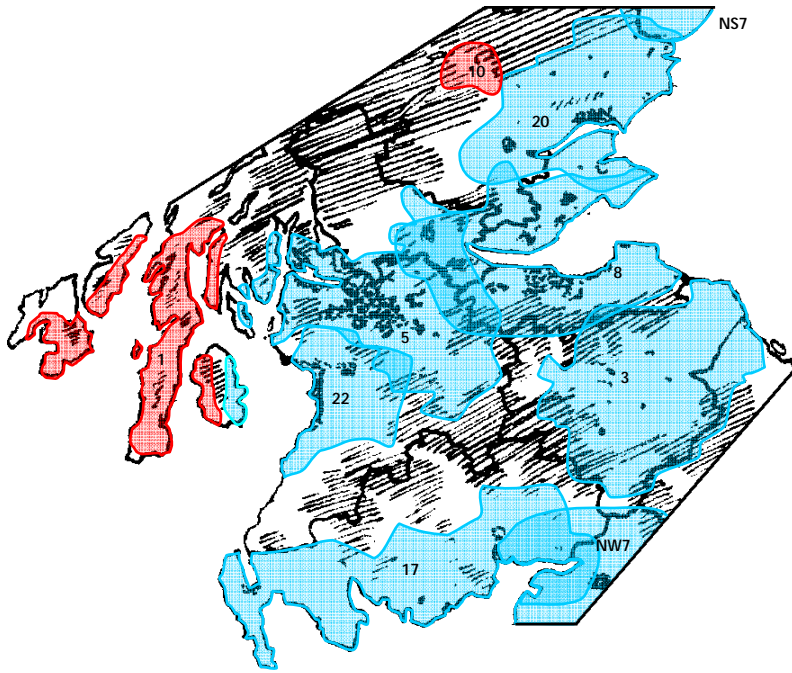

Central and South Scotland

ARGYLL FM SC1			96.3 ROCK RADIO (SCOTLAND) DAB SC12			INSTITUTION RADIO (CENTRAL AND SOUTH SCOTLAND)		
Adult, Contemporary	Independent	25 000	Rock	GMG	860 000	Air 3	Stirling University	1350
S Knapdale, East Islay, Jura	107.7 South Knapdale	0.5	Paisley and Glasgow area	96.3 Gleniffer Braes	0.2	Bridge FM	Royal Dundee Liff Hospital	87.7
West Kintyre, S Islay, Gigha	107.1 Ballygroggan	0.63	1/9/1992 as Q96 (Adult format). QFM from 1996. Rock Radio and format from 1/2007.				Nine Wells Hospital, Dundee	87.7
Campbeltown	106.5 Campbeltown	0.5	SMOOTH RADIO (SCOTLAND) DAB SC16			Radio Royal	Royal Victoria Hospital, Dundee	87.7
17/6/2000.			Oldies, Easy	GMG	1 900 000	Sounds Educational	Ashludie Hospital, Monifieth	87.7
RADIO BORDERS SC3			Glasgow and Clydeside area	105.2 Black Hill	30.0		Falkirk & District Royal Infirmary	1278
Adult, Contemporary	Bauer	100 000	7/9/2004 as Saga FM (Easy, Nostalgic, Talk). Smooth from 26/3/2007.				Easterhouse College, Glasgow	1278
Border Region	96.8 Selkirk	5.0	WEST SOUND (SOUTH) SC17			UCA	Hillpark School, Glasgow	1350
Eyemouth and Border Coast	103.4 Eyemouth	0.5	Adult, Contemporary	Bauer	140 000	Victoria R Network	St Mungo's School, Glasgow	1449
Berwick-upon-Tweed	102.3 Berwick	0.01	Dumfriesshire	97.0 Riddings Hill	1.0		University of Paisley, Ayr	87.7
Peebles, Border Region	103.1 Peebles	0.035	Wigtown Bay area, D & G	103.0 Cambret Hill	0.67		Victoria Hospital, Kirkcaldy	1287
22/1/1990.			Stranraer area, D & G	96.5 Cairn Pat	0.12			
CENTRAL FM SC4			21/5/1990 as South West Sound. Stranraer and Wigtown Bay added 1997.					
Adult, Contemporary	Wave 102 Group	270 000	RADIO TAY AM DAB SC19					
Stirling and Falkirk area	103.1 Earls Hill	0.5	Oldies, Adult	Bauer	410 000			
4/6/1990 as Centresound. Central FM from 1991. Coverage extended to Falkirk 1994.			East Tayside	1161 Greenside Scalp	1.4			
CLYDE 1 FM DAB SC5			Perth area	1584 Friarton Road	0.21			
Contemporary	Bauer	2 050 000	17/10/1980.			TAY FM DAB SC20		
Glasgow and Clydeside area	102.5 Black Hill	15.0	Contemporary	Bauer	410 000			
Dumbarton and Alexandria	97.0 Millburn Muir	0.05	East Tayside and North Fife	102.8 Angus	5.25			
Greenock and Firth of Clyde	103.3 Rosneath	0.1	Perth area	96.4 Perth	0.8			
Largs, Rothesay, Clyde Mouth	102.3 Rothesay	0.6	Dundee	96.4 Tay Bridge	0.1			
31/12/1973. Fillers added 1994.			9/1/1995*. Dundee relay added 2007					
CLYDE 2 DAB SC6			WAVE 102 DAB SC21					
Oldies, Adult	Bauer	1 740 000	Soft, Adult	Wave 102 Group	150 000			
Glasgow and Clydeside area	1152 Dechmont Hill	3.6	Dundee	102.0 Dundee Law	0.1			
12/8/1988* as an opt-out. Full service from 12/1989.			30/8/1999 as Discovery FM. Wave from 3/2000.					
FORTH 1 DAB SC8			WEST FM DAB SC22					
Contemporary	Bauer	1 260 000	Contemporary	Bauer	320 000			
Lothian and Fife	97.3 Craigkelly	6.9	Ayrshire	96.7 Darvel	2.2			
West Lothian	97.6 Black Hill	0.1	Girvan, Ayrshire	97.5 Girvan	0.15			
Penicuik, Lothian	102.2 Penicuik	0.5	Largs, Rothesay, Clyde Mouth	106.7 Rothesay	0.6			
22/1/1975. West Lothian added 1990, Penicuik added 1998.			1997*.					
FORTH 2 DAB SC9			WEST SOUND DAB SC23					
Oldies, Adult	Bauer	1 260 000	Oldies, Adult	Bauer	420 000			
Lothian and Fife	1548 Colinswell	2.2	Ayrshire	1035 Symington	0.32			
6/2/1990* as Max AM. Radio Forth AM from 1997.			16/10/1981.					
GALAXY (SCOTLAND. NET) DAB SC2			YOUR RADIO SC24					
Dance	Global Radio	2 920 000	Adult	Independent	220 000			
Glasgow and Clydeside area	106.1 Black Hill	20.0	Dumbarton area	103.0 Dumbarton	0.1			
Lothian and Fife	105.7 Craigkelly	10.0	Helensburgh, Greenock, Clyde	106.9 Rosneath	0.1			
19/11/1999 as Beat 106 (New Music) XFM (Modern Rock) from 4/1/2006. Galaxy from 8/11/2008.			30/5/2001 as Castle Rock FM for Dumbarton. Your from 11/2003, Helensburgh area added 12/2003.					
HEARTLAND FM SC10			TO BE RE-ADVERTISED? SC18					
Mixed Music, Gaelic	Independent	5000	TBA	TBA	1 260 000			
Pitlochry & Aberfeldy, Tayside	97.5 Faire Mhor	0.115	Lothian and Fife	107.0 Craigkelly	6.9			
21/3/1992.			(Talk 107 FM 2006 to 24/12/2008).					
KINGDOM FM DAB SC11			COMMUNITY RADIO (CENTRAL AND SOUTH SCOTLAND)					
Adult	Independent/ Bauer	350 000	ALIVE RADIO	Mixed Format				
South and West Fife	95.2 Knock Hill	0.2	Dumfries	107.3				
Central Fife	96.1 Purin Hill	0.5	AWAZ FM	Asian				
Kirkcaldy, Fife	96.6 Kirkcaldy	0.01	Glasgow	107.2 Glasgow	0.02			
North East Fife	105.4 Allanhill Farm	0.1	BLACK DIAMOND FM	Mixed Format				
South East Fife	106.3 East Neuk	0.15	Dalketh and Midlothian	107.8 Newtowngrange	0.025			
5/10/1998.			BRICK FM	Mixed Format				
L107 SC7			St Boswells, Borders	103.0 St Boswells RFC	0.025			
Adult, Soft	Independent	330 000	BUTE FM	Mixed Format				
North Lanarkshire	107.9 Hamilton	0.12	Isle of Bute	96.5 Rothesay Town	0.025			
Cumbernauld and Kilsyth	107.5 Cumbernauld	0.02	CELTIC MUSIC RADIO	Celtic Music				
19/11/1999 as Clan FM. The Edge from 8/2004. L107 from 12/2005.			Glasgow	1530 Glasgow	0.055			
PERTH FM SC25			DUNOON COMMUNITY R	Mixed Format				
Adult, Oldies	Independent	110 000	Dunoon, Argyll	97.4				
Perth area	106.6 Perth	0.8	GARRISON FM (EDINBURGH)	Adult (for Army and families)				
5/11/2008.			Edinburgh	98.5 Edinburgh Garrison	0.02			
REAL RADIO (SCOTLAND) DAB SC13			Glencorse, Midlothian (RSL)	1287 Glencorse	0.001			
Adult, Talk	GMG	2 920 000	INSIGHT 101	Talk (Visually impaired)				
Glasgow and Clydeside area	100.3 Black Hill	20.0	West Glasgow	101.0 Glasgow	0.025			
Lothian and Fife	101.1 Craigkelly	10.0	JUBILEE FM	Mixed Format				
Greenock and Firth of Clyde	101.1 Rosneath	0.1	North and South Queensferry					
Dumbarton and Alexandria	100.0 Millburn Muir	0.1	LEITH FM	Mixed Format				
Penicuik, Lothian	103.3 Penicuik	0.5	Leith, Edinburgh	98.8 Leith	0.025			
16/9/1994 as Scot FM. Real Radio from 2001. Rosneath relay 11/2004. Millburn Muir relay added 10/2006. Penicuik relay added 4/2008			PULSE FM	Mixed Format				
RNA FM SC15			Barrhead, near Glasgow	98.4				
Mixed Music	Independent	30 000	REVIVAL RADIO	Christian				
Arbroath area	96.6 Arbroath Infirmary	0.02	Cumbernauld & Kirkintilloch	100.8 Cumbernauld	0.025			
25/11/1998.			SUNNY GOVAN RADIO	Mixed Format				
Also covers Stratcaro Hosiptal, Brechin, Brechin Infirmary, Montrose Royal Infirmary and Whitehills Hospital, Forfar on 87.7 (Access sce)			Govan, Glasgow	103.5 Glasgow	0.025			
			3TFM	Mixed Format				
			Saltcoats, Ayrshire	103.1 Saltcoats	0.025			