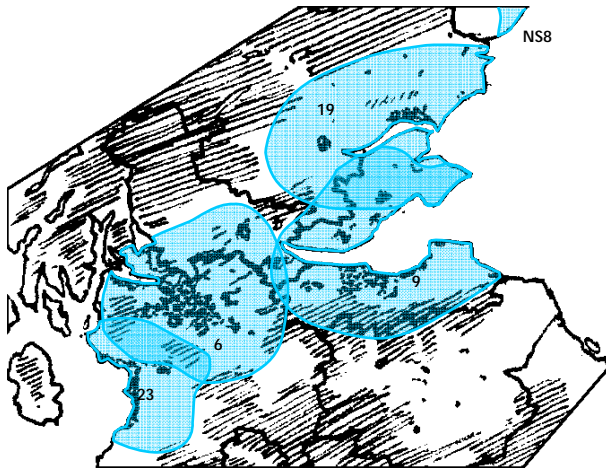

Central and South Scotland

ARGYLL FM SC1			96.3 ROCK RADIO (SCOTLAND) DAB SC12			INSTITUTION RADIO (CENTRAL AND SOUTH SCOTLAND)		
Adult, Contemporary	Independent	25 000	Rock	GMG	860 000	Air 3	Stirling University	1350
S Knapdale, East Islay, Jura	107.7 South Knapdale	0.5	Paisley and Glasgow area	96.3 Gleniffer Braes	0.2	Bridge FM	Royal Dundee Liff Hospital	87.7
West Kintyre, S Islay, Gigha	107.1 Ballygroggan	0.63	1/9/1992 as Q96 (Adult format). QFM from 1996. Rock Radio and format from 1/2007.				Nine Wells Hospital, Dundee	87.7
Campbeltown	106.5 Campbeltown	0.5	SMOOTH RADIO (SCOTLAND) DAB SC16			Radio Royal	Royal Victoria Hospital, Dundee	87.7
17/6/2000.			Oldies, Easy	GMG	1 900 000	Sounds Educational	Ashludie Hospital, Monifieth	87.7
RADIO BORDERS SC3			Glasgow and Clydeside area	105.2 Black Hill	30.0		Falkirk & District Royal Infirmary	1278
Adult, Contemporary	Bauer	100 000	7/9/2004 as Saga FM (Easy, Nostalgic, Talk). Smooth from 26/3/2007.				Easterhouse College, Glasgow	1278
Border Region	96.8 Selkirk	5.0	WEST SOUND (SOUTH) SC17			UCA	Hillpark School, Glasgow	1350
Eyemouth and Border Coast	103.4 Eyemouth	0.5	Adult, Contemporary	Bauer	140 000	Victoria R Network	St Mungo's School, Glasgow	1449
Berwick-upon-Tweed	102.3 Berwick	0.01	Dumfriesshire	97.0 Riddings Hill	1.0		University of Paisley, Ayr	87.7
Peebles, Border Region	103.1 Peebles	0.035	Wigtown Bay area, D & G	103.0 Cambret Hill	0.67		Victoria Hospital, Kirkcaldy	1287
22/1/1990.			Stranraer area, D & G	96.5 Cairn Pat	0.12			
CENTRAL FM SC4			21/5/1990 as South West Sound. Stranraer and Wigtown Bay added 1997.					
Adult, Contemporary	Wave 102 Group	270 000	RADIO TAY AM DAB SC19					
Stirling and Falkirk area	103.1 Earls Hill	0.5	Oldies, Adult	Bauer	410 000			
4/6/1990 as Centresound. Central FM from 1991. Coverage extended to Falkirk 1994.			East Tayside	1161 Greenside Scalp	1.4			
CLYDE 1 FM DAB SC5			Perth area	1584 Friarton Road	0.21			
Contemporary	Bauer	2 050 000	17/10/1980.			TAY FM DAB SC20		
Glasgow and Clydeside area	102.5 Black Hill	15.0	Contemporary	Bauer	410 000			
Dumbarton and Alexandria	97.0 Millburn Muir	0.05	East Tayside and North Fife	102.8 Angus	5.25			
Greenock and Firth of Clyde	103.3 Rosneath	0.1	Perth area	96.4 Perth	0.8			
Largs, Rothesay, Clyde Mouth	102.3 Rothesay	0.6	Dundee	96.4 Tay Bridge	0.1			
31/12/1973. Fillers added 1994.			9/1/1995*. Dundee relay added 2007					
CLYDE 2 DAB SC6			WAVE 102 DAB SC21					
Oldies, Adult	Bauer	1 740 000	Soft, Adult	Wave 102 Group	150 000			
Glasgow and Clydeside area	1152 Dechmont Hill	3.6	Dundee	102.0 Dundee Law	0.1			
12/8/1988* as an opt-out. Full service from 12/1989.			30/8/1999 as Discovery FM. Wave from 3/2000.					
FORTH 1 DAB SC8			WEST FM DAB SC22					
Contemporary	Bauer	1 260 000	Contemporary	Bauer	320 000			
Lothian and Fife	97.3 Craigkelly	6.9	Ayrshire	96.7 Darvel	2.2			
West Lothian	97.6 Black Hill	0.1	Girvan, Ayrshire	97.5 Girvan	0.15			
Penicuik, Lothian	102.2 Penicuik	0.5	Largs, Rothesay, Clyde Mouth	106.7 Rothesay	0.6			
22/1/1975. West Lothian added 1990, Penicuik added 1998.			1997*.					
FORTH 2 DAB SC9			WEST SOUND DAB SC23					
Oldies, Adult	Bauer	1 260 000	Oldies, Adult	Bauer	420 000			
Lothian and Fife	1548 Colinswell	2.2	Ayrshire	1035 Symington	0.32			
6/2/1990* as Max AM. Radio Forth AM from 1997.			16/10/1981.					
GALAXY (SCOTLAND. NET) DAB SC2			YOUR RADIO SC24					
Dance	Global Radio	2 920 000	Adult	Independent	220 000			
Glasgow and Clydeside area	106.1 Black Hill	20.0	Dumbarton area	103.0 Dumbarton	0.1			
Lothian and Fife	105.7 Craigkelly	10.0	Helensburgh, Greenock, Clyde	106.9 Rosneath	0.1			
19/11/1999 as Beat 106 (New Music) XFM (Modern Rock) from 4/1/2006. Galaxy from 8/11/2008.			30/5/2001 as Castle Rock FM for Dumbarton. Your from 11/2003, Helensburgh area added 12/2003.					
HEARTLAND FM SC10			TO BE RE-ADVERTISED? SC18					
Mixed Music, Gaelic	Independent	5000	TBA	TBA	1 260 000			
Pitlochry & Aberfeldy, Tayside	97.5 Faire Mhor	0.115	Lothian and Fife	107.0 Craigkelly	6.9			
21/3/1992.			(Talk 107 FM 2006 to 24/12/2008).					
KINGDOM FM DAB SC11			COMMUNITY RADIO (CENTRAL AND SOUTH SCOTLAND)					
Adult	Independent/ Bauer	350 000	ALIVE RADIO	Mixed Format				
South and West Fife	95.2 Knock Hill	0.2	Dumfries	107.3				
Central Fife	96.1 Purin Hill	0.5	AWAZ FM	Asian				
Kirkcaldy, Fife	96.6 Kirkcaldy	0.01	Glasgow	107.2 Glasgow	0.02			
North East Fife	105.4 Allanhill Farm	0.1	BLACK DIAMOND FM	Mixed Format				
South East Fife	106.3 East Neuk	0.15	Dalketh and Midlothian	107.8 Newtowngrange	0.025			
5/10/1998.			BRICK FM	Mixed Format				
L107 SC7			St Boswells, Borders	103.0 St Boswells RFC	0.025			
Adult, Soft	Independent	330 000	BUTE FM	Mixed Format				
North Lanarkshire	107.9 Hamilton	0.12	Isle of Bute	96.5 Rothesay Town	0.025			
Cumbernauld and Kilsyth	107.5 Cumbernauld	0.02	CELTIC MUSIC RADIO	Celtic Music				
19/11/1999 as Clan FM. The Edge from 8/2004. L107 from 12/2005.			Glasgow	1530 Glasgow	0.055			
PERTH FM SC25			DUNOON COMMUNITY R	Mixed Format				
Adult, Oldies	Independent	110 000	Dunoon, Argyll	97.4				
Perth area	106.6 Perth	0.8	GARRISON FM (EDINBURGH)	Adult (for Army and families)				
5/11/2008.			Edinburgh	98.5 Edinburgh Garrison	0.02			
REAL RADIO (SCOTLAND) DAB SC13			Glencorse, Midlothian (RSL)	1287 Glencorse	0.001			
Adult, Talk	GMG	2 920 000	INSIGHT 101	Talk (Visually impaired)				
Glasgow and Clydeside area	100.3 Black Hill	20.0	West Glasgow	101.0 Glasgow	0.025			
Lothian and Fife	101.1 Craigkelly	10.0	JUBILEE FM	Mixed Format				
Greenock and Firth of Clyde	101.1 Rosneath	0.1	North and South Queensferry					
Dumbarton and Alexandria	100.0 Millburn Muir	0.1	LEITH FM	Mixed Format				
Penicuik, Lothian	103.3 Penicuik	0.5	Leith, Edinburgh	98.8 Leith	0.025			
16/9/1994 as Scot FM. Real Radio from 2001. Rosneath relay 11/2004. Millburn Muir relay added 10/2006. Penicuik relay added 4/2008			PULSE FM	Mixed Format				
RNA FM SC15			Barrhead, near Glasgow	98.4				
Mixed Music	Independent	30 000	REVIVAL RADIO	Christian				
Arbroath area	96.6 Arbroath Infirmary	0.02	Cumbernauld & Kirkintilloch	100.8 Cumbernauld	0.025			
25/11/1998.			SUNNY GOVAN RADIO	Mixed Format				
Also covers Stratcaro Hosiptal, Brechin, Brechin Infirmary, Montrose Royal Infirmary and Whitehills Hospital, Forfar on 87.7 (Access sce)			Govan, Glasgow	103.5 Glasgow	0.025			
			3TFM	Mixed Format				
			Saltcoats, Ayrshire	103.1 Saltcoats	0.025			