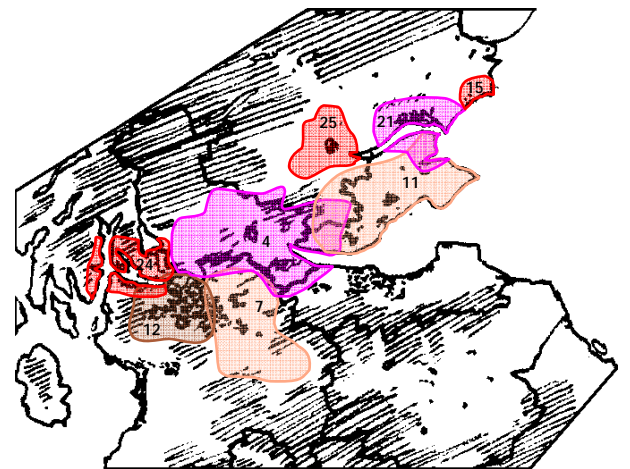

Central and South Scotland

ARGYLL FM SC1			96.3 ROCK RADIO (SCOTLAND) DAB SC12			INSTITUTION RADIO (CENTRAL AND SOUTH SCOTLAND)		
Adult, Contemporary	Independent	25 000	Rock	GMG	860 000	Air 3	Stirling University	1350
S Knapdale, East Islay, Jura	107.7 South Knapdale	0.5	Paisley and Glasgow area	96.3 Gleniffer Braes	0.2	Bridge FM	Royal Dundee Liff Hospital	87.7
West Kintyre, S Islay, Gigha	107.1 Ballygroggan	0.63	1/9/1992 as Q96 (Adult format). QFM from 1996. Rock Radio and format from 1/2007.				Nine Wells Hospital, Dundee	87.7
Campbeltown	106.5 Campbeltown	0.5	SMOOTH RADIO (SCOTLAND) DAB SC16			Radio Royal	Royal Victoria Hospital, Dundee	87.7
17/6/2000.			Oldies, Easy	GMG	1 900 000	Sounds Educational	Ashludie Hospital, Monifieth	87.7
RADIO BORDERS SC3			Glasgow and Clydeside area	105.2 Black Hill	30.0		Falkirk & District Royal Infirmary	1278
Adult, Contemporary	Bauer	100 000	7/9/2004 as Saga FM (Easy, Nostalgic, Talk). Smooth from 26/3/2007.				Easterhouse College, Glasgow	1278
Border Region	96.8 Selkirk	5.0	WEST SOUND (SOUTH) SC17			UCA	Hillpark School, Glasgow	1350
Eyemouth and Border Coast	103.4 Eyemouth	0.5	Adult, Contemporary	Bauer	140 000	Victoria R Network	St Mungo's School, Glasgow	1449
Berwick-upon-Tweed	102.3 Berwick	0.01	Dumfriesshire	97.0 Riddings Hill	1.0		University of Paisley, Ayr	87.7
Peebles, Border Region	103.1 Peebles	0.035	Wigtown Bay area, D & G	103.0 Cambret Hill	0.67		Victoria Hospital, Kirkcaldy	1287
22/1/1990.			Stranraer area, D & G	96.5 Cairn Pat	0.12			
CENTRAL FM SC4			21/5/1990 as South West Sound. Stranraer and Wigtown Bay added 1997.					
Adult, Contemporary	Wave 102 Group	270 000	RADIO TAY AM DAB SC19					
Stirling and Falkirk area	103.1 Earls Hill	0.5	Oldies, Adult	Bauer	410 000			
4/6/1990 as Centresound. Central FM from 1991. Coverage extended to Falkirk 1994.			East Tayside	1161 Greenside Scalp	1.4			
CLYDE 1 FM DAB SC5			Perth area	1584 Friarton Road	0.21			
Contemporary	Bauer	2 050 000	17/10/1980.			TAY FM DAB SC20		
Glasgow and Clydeside area	102.5 Black Hill	15.0	Contemporary	Bauer	410 000			
Dumbarton and Alexandria	97.0 Millburn Muir	0.05	East Tayside and North Fife	102.8 Angus	5.25			
Greenock and Firth of Clyde	103.3 Rosneath	0.1	Perth area	96.4 Perth	0.8			
Largs, Rothesay, Clyde Mouth	102.3 Rothesay	0.6	Dundee	96.4 Tay Bridge	0.1			
31/12/1973. Fillers added 1994.			9/1/1995*. Dundee relay added 2007					
CLYDE 2 DAB SC6			WAVE 102 DAB SC21					
Oldies, Adult	Bauer	1 740 000	Soft, Adult	Wave 102 Group	150 000			
Glasgow and Clydeside area	1152 Dechmont Hill	3.6	Dundee	102.0 Dundee Law	0.1			
12/8/1988* as an opt-out. Full service from 12/1989.			30/8/1999 as Discovery FM. Wave from 3/2000.					
FORTH 1 DAB SC8			WEST FM DAB SC22					
Contemporary	Bauer	1 260 000	Contemporary	Bauer	320 000			
Lothian and Fife	97.3 Craigkelly	6.9	Ayrshire	96.7 Darvel	2.2			
West Lothian	97.6 Black Hill	0.1	Girvan, Ayrshire	97.5 Girvan	0.15			
Penicuik, Lothian	102.2 Penicuik	0.5	Largs, Rothesay, Clyde Mouth	106.7 Rothesay	0.6			
22/1/1975. West Lothian added 1990, Penicuik added 1998.			1997*.					
FORTH 2 DAB SC9			WEST SOUND DAB SC23					
Oldies, Adult	Bauer	1 260 000	Oldies, Adult	Bauer	420 000			
Lothian and Fife	1548 Colinswell	2.2	Ayrshire	1035 Symington	0.32			
6/2/1990* as Max AM. Radio Forth AM from 1997.			16/10/1981.					
GALAXY (SCOTLAND. NET) DAB SC2			YOUR RADIO SC24					
Dance	Global Radio	2 920 000	Adult	Independent	220 000			
Glasgow and Clydeside area	106.1 Black Hill	20.0	Dumbarton area	103.0 Dumbarton	0.1			
Lothian and Fife	105.7 Craigkelly	10.0	Helensburgh, Greenock, Clyde	106.9 Rosneath	0.1			
19/11/1999 as Beat 106 (New Music) XFM (Modern Rock) from 4/1/2006. Galaxy from 8/11/2008.			30/5/2001 as Castle Rock FM for Dumbarton. Your from 11/2003, Helensburgh area added 12/2003.					
HEARTLAND FM SC10			TO BE RE-ADVERTISED? SC18					
Mixed Music, Gaelic	Independent	5000	TBA	TBA	1 260 000			
Pitlochry & Aberfeldy, Tayside	97.5 Faire Mhor	0.115	Lothian and Fife	107.0 Craigkelly	6.9			
21/3/1992.			(Talk 107 FM 2006 to 24/12/2008).					
KINGDOM FM DAB SC11			COMMUNITY RADIO (CENTRAL AND SOUTH SCOTLAND)					
Adult	Independent/ Bauer	350 000	ALIVE RADIO	Mixed Format				
South and West Fife	95.2 Knock Hill	0.2	Dumfries	107.3				
Central Fife	96.1 Purin Hill	0.5	AWAZ FM	Asian				
Kirkcaldy, Fife	96.6 Kirkcaldy	0.01	Glasgow	107.2 Glasgow	0.02			
North East Fife	105.4 Allanhill Farm	0.1	BLACK DIAMOND FM	Mixed Format				
South East Fife	106.3 East Neuk	0.15	Dalketh and Midlothian	107.8 Newtowngrange	0.025			
5/10/1998.			BRICK FM	Mixed Format				
L107 SC7			St Boswells, Borders	103.0 St Boswells RFC	0.025			
Adult, Soft	Independent	330 000	BUTE FM	Mixed Format				
North Lanarkshire	107.9 Hamilton	0.12	Isle of Bute	96.5 Rothesay Town	0.025			
Cumbernauld and Kilsyth	107.5 Cumbernauld	0.02	CELTIC MUSIC RADIO	Celtic Music				
19/11/1999 as Clan FM. The Edge from 8/2004. L107 from 12/2005.			Glasgow	1530 Glasgow	0.055			
PERTH FM SC25			DUNOON COMMUNITY R	Mixed Format				
Adult, Oldies	Independent	110 000	Dunoon, Argyll	97.4				
Perth area	106.6 Perth	0.8	GARRISON FM (EDINBURGH)	Adult (for Army and families)				
5/11/2008.			Edinburgh	98.5 Edinburgh Garrison	0.02			
REAL RADIO (SCOTLAND) DAB SC13			Glencorse, Midlothian (RSL)	1287 Glencorse	0.001			
Adult, Talk	GMG	2 920 000	INSIGHT 101	Talk (Visually impaired)				
Glasgow and Clydeside area	100.3 Black Hill	20.0	West Glasgow	101.0 Glasgow	0.025			
Lothian and Fife	101.1 Craigkelly	10.0	JUBILEE FM	Mixed Format				
Greenock and Firth of Clyde	101.1 Rosneath	0.1	North and South Queensferry					
Dumbarton and Alexandria	100.0 Millburn Muir	0.1	LEITH FM	Mixed Format				
Penicuik, Lothian	103.3 Penicuik	0.5	Leith, Edinburgh	98.8 Leith	0.025			
16/9/1994 as Scot FM. Real Radio from 2001. Rosneath relay 11/2004. Millburn Muir relay added 10/2006. Penicuik relay added 4/2008			PULSE FM	Mixed Format				
RNA FM SC15			Barrhead, near Glasgow	98.4				
Mixed Music	Independent	30 000	REVIVAL RADIO	Christian				
Arbroath area	96.6 Arbroath Infirmary	0.02	Cumbernauld & Kirkintilloch	100.8 Cumbernauld	0.025			
25/11/1998.			SUNNY GOVAN RADIO	Mixed Format				
Also covers Stratcaro Hosiptal, Brechin, Brechin Infirmary, Montrose Royal Infirmary and Whitehills Hospital, Forfar on 87.7 (Access sce)			Govan, Glasgow	103.5 Glasgow	0.025			
			3TFM	Mixed Format				
			Saltcoats, Ayrshire	103.1 Saltcoats	0.025			