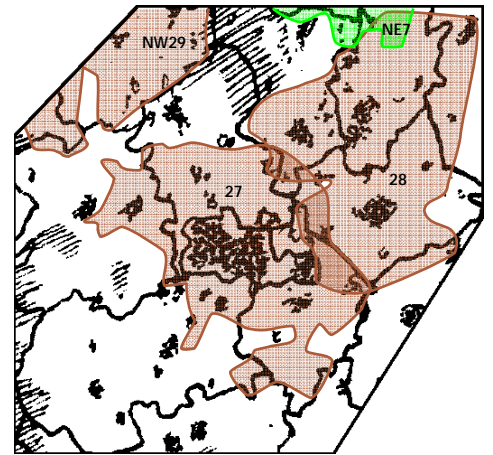

Central England and Wales

GOLD (COVENTRY. NET) DAB CE9
Oldies Orion 890 000
Coventry and N Warwickshire 1359 Shilton 0.27
4/4/1989* as Xtra AM. Joined Classic Gold network 7/3/1994.
Gold from 3/8/2007.

GOLD (BIRMINGHAM. NET) DAB CE5
Oldies Orion 2 100 000
Birmingham area 1152 Langley Mill 3.0
4/4/1989* as Xtra AM. Joined Capital Gold Network 1/6/1998.
Gold from 3/8/2007.

GOLD (EAST MIDLANDS. NET) DAB CE10
Oldies Global Radio 1 490 000
South Nottinghamshire 999 Trowell 0.25
South Derbyshire & Burton 945 Quarndon 0.2
4/10/1988* as Gem AM. Also covered Leicester until
15/9/1992. Joined Classic Gold Network as Classic Gold GEM
in 1998. Gold from 3/8/2007.

GOLD (WOLVES & SHROPS.NET) DAB CE11
Oldies Orion 1 680 000
Wolverhampton area 990 Sedgley 0.09
Shropshire 1017 Shrewsbury 0.63
15/1/1989* as WABC. Shropshire added 31/12/1990.
Nostalgia format until 1991. Rebranded Classic Gold WABC
in 1997. Gold from 3/8/2007.

BANBURY SOUND CE38
Adult CN Group 150 000
Banbury & Brackley area 107.6 Farthinghoe 0.2
26/2/2006 as Touch Radio. Banbury Sound from 1/6/2009.

BRMB DAB CE4
Contemporary Orion 2 100 000
Birmingham area 96.4 Sutton Coldfield 10.0
19/12/1974.

ASHBOURNE RADIO CE43
Adult, Oldies Independent 20 000
Opt-out of High Peak Radio
Ashbourne area, Derbyshire 96.7 Ashbourne 0.2
6/2008.

RADIO CEREDIGION CE8
Mixed Music, Welsh Tindle 70 000
Ceredigion 103.3 Blaenplwyf 5.8
Lampeter & Telfi Valley 96.6 Mynydd Pencarreg 0.4
Cardigan & Newcastle Emlyn 97.4 Penwaun 0.4
14/12/1992.

BEACON RADIO (WEST MIDLANDS. SH) DAB CE1
Contemporary Orion 1 280 000
Wolverhampton area 97.2 Turners Hill 2.0
12/4/1976.

GALAXY 102.2 (NET) DAB CE14
Dance, Rhythm Global Radio 2 650 000
Birmingham area 102.2 Metropolitan H 1.0
1/1/1995 as Choice. Renamed Galaxy 1999. (Replaced Buzz
FM 31/1/1990-1994.)

BEACON RADIO (SHROPSHIRE. SH) CE2
Contemporary Orion 400 000
Shropshire 103.1 The Wrekin 2.7
14/7/1987.