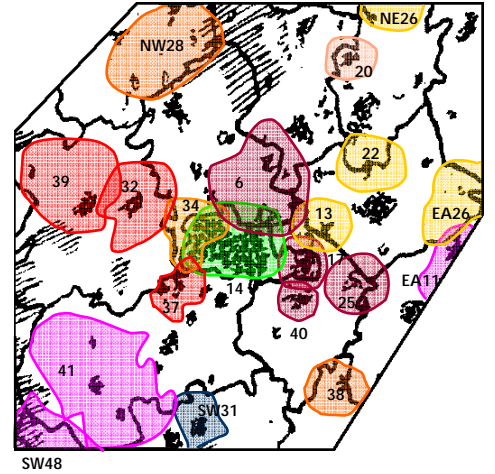

Central England and Wales

GOLD (COVENTRY. NET) DAB CE9
Oldies Orion 890 000
Coventry and N Warwickshire 1359 Shilton 0.27
4/4/1989* as Xtra AM. Joined Classic Gold network 7/3/1994.
Gold from 3/8/2007.

GOLD (BIRMINGHAM. NET) DAB CE5
Oldies Orion 2 100 000
Birmingham area 1152 Langley Mill 3.0
4/4/1989* as Xtra AM. Joined Capital Gold Network 1/6/1998.
Gold from 3/8/2007.

GOLD (EAST MIDLANDS. NET) DAB CE10
Oldies Global Radio 1 490 000
South Nottinghamshire 999 Trowell 0.25
South Derbyshire & Burton 945 Quarndon 0.2
4/10/1988* as Gem AM. Also covered Leicester until
15/9/1992. Joined Classic Gold Network as Classic Gold GEM
in 1998. Gold from 3/8/2007.

GOLD (WOLVES & SHROPS.NET) DAB CE11
Oldies Orion 1 680 000
Wolverhampton area 990 Sedgley 0.09
Shropshire 1017 Shrewsbury 0.63
15/1/1989* as WABC. Shropshire added 31/12/1990.
Nostalgia format until 1991. Rebranded Classic Gold WABC
in 1997. Gold from 3/8/2007.

BANBURY SOUND CE38
Adult CN Group 150 000
Banbury & Brackley area 107.6 Farthinghoe 0.2
26/2/2006 as Touch Radio. Banbury Sound from 1/6/2009.

BRMB DAB CE4
Contemporary Orion 2 100 000
Birmingham area 96.4 Sutton Coldfield 10.0
19/12/1974.

ASHBOURNE RADIO CE43
Adult, Oldies Independent 20 000
Opt-out of High Peak Radio
Ashbourne area, Derbyshire 96.7 Ashbourne 0.2
6/2008.

RADIO CEREDIGION CE8
Mixed Music, Welsh Tindle 70 000
Ceredigion 103.3 Blaenplwyf 5.8
Lampeter & Telfi Valley 96.6 Mynydd Pencarreg 0.4
Cardigan & Newcastle Emlyn 97.4 Penwaun 0.4
14/12/1992.

BEACON RADIO (WEST MIDLANDS. SH) DAB CE1
Contemporary Orion 1 280 000
Wolverhampton area 97.2 Turners Hill 2.0
12/4/1976.

GALAXY 102.2 (NET) DAB CE14
Dance, Rhythm Global Radio 2 650 000
Birmingham area 102.2 Metropolitan H 1.0
1/1/1995 as Choice. Renamed Galaxy 1999. (Replaced Buzz
FM 31/1/1990-1994.)

BEACON RADIO (SHROPSHIRE. SH) CE2
Contemporary Orion 400 000
Shropshire 103.1 The Wrekin 2.7
14/7/1987.