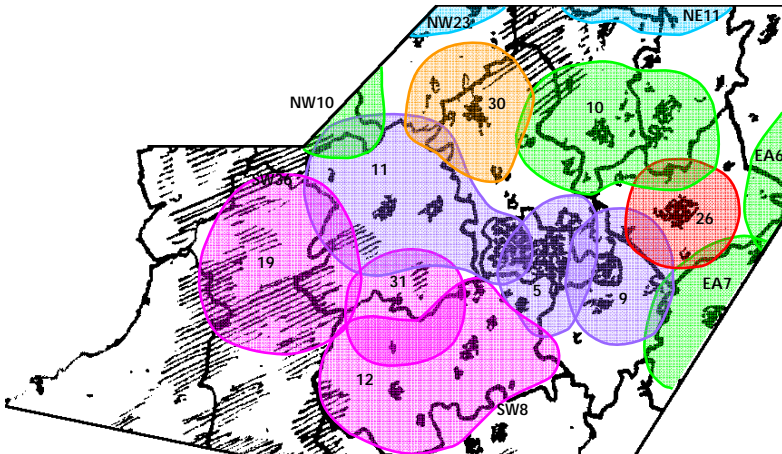

Central England and Wales

GOLD (COVENTRY. NET) DAB CE9
Oldies Orion 890 000
Coventry and N Warwickshire 1359 Shilton 0.27
4/4/1989* as Xtra AM. Joined Classic Gold network 7/3/1994.
Gold from 3/8/2007.

GOLD (BIRMINGHAM. NET) DAB CE5
Oldies Orion 2 100 000
Birmingham area 1152 Langley Mill 3.0
4/4/1989* as Xtra AM. Joined Capital Gold Network 1/6/1998.
Gold from 3/8/2007.

GOLD (EAST MIDLANDS. NET) DAB CE10
Oldies Global Radio 1 490 000
South Nottinghamshire 999 Trowell 0.25
South Derbyshire & Burton 945 Quarndon 0.2
4/10/1988* as Gem AM. Also covered Leicester until
15/9/1992. Joined Classic Gold Network as Classic Gold GEM
in 1998. Gold from 3/8/2007.

GOLD (WOLVES & SHROPS.NET) DAB CE11
Oldies Orion 1 680 000
Wolverhampton area 990 Sedgley 0.09
Shropshire 1017 Shrewsbury 0.63
15/1/1989* as WABC. Shropshire added 31/12/1990.
Nostalgia format until 1991. Rebranded Classic Gold WABC
in 1997. Gold from 3/8/2007.

BANBURY SOUND CE38
Adult CN Group 150 000
Banbury & Brackley area 107.6 Farthinghoe 0.2
26/2/2006 as Touch Radio. Banbury Sound from 1/6/2009.

BRMB DAB CE4
Contemporary Orion 2 100 000
Birmingham area 96.4 Sutton Coldfield 10.0
19/12/1974.

ASHBOURNE RADIO CE43
Adult, Oldies Independent 20 000
Opt-out of High Peak Radio
Ashbourne area, Derbyshire 96.7 Ashbourne 0.2
6/2008.

RADIO CEREDIGION CE8
Mixed Music, Welsh Tindle 70 000
Ceredigion 103.3 Blaenplwyf 5.8
Lampeter & Telfi Valley 96.6 Mynydd Pencarreg 0.4
Cardigan & Newcastle Emlyn 97.4 Penwaun 0.4
14/12/1992.

BEACON RADIO (WEST MIDLANDS. SH) DAB CE1
Contemporary Orion 1 280 000
Wolverhampton area 97.2 Turners Hill 2.0
12/4/1976.

GALAXY 102.2 (NET) DAB CE14
Dance, Rhythm Global Radio 2 650 000
Birmingham area 102.2 Metropolitan H 1.0
1/1/1995 as Choice. Renamed Galaxy 1999. (Replaced Buzz
FM 31/1/1990-1994.)

BEACON RADIO (SHROPSHIRE. SH) CE2
Contemporary Orion 400 000
Shropshire 103.1 The Wrekin 2.7
14/7/1987.