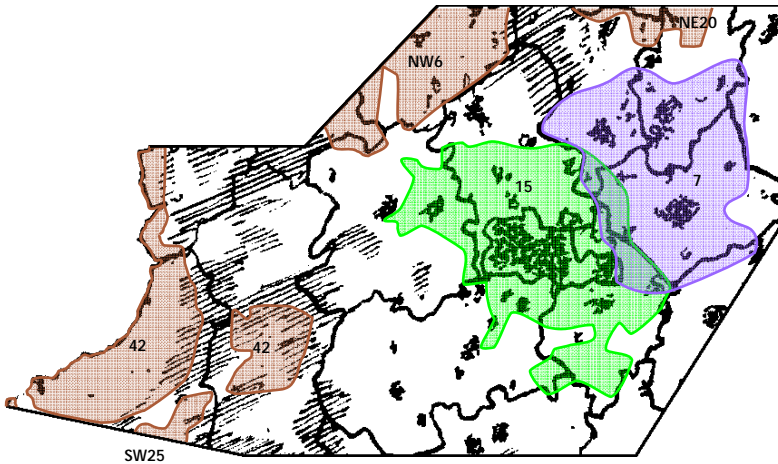

Central England and Wales

GOLD (COVENTRY. NET) DAB CE9
Oldies Orion 890 000
Coventry and N Warwickshire 1359 Shilton 0.27
4/4/1989* as Xtra AM. Joined Classic Gold network 7/3/1994.
Gold from 3/8/2007.

GOLD (BIRMINGHAM. NET) DAB CE5
Oldies Orion 2 100 000
Birmingham area 1152 Langley Mill 3.0
4/4/1989* as Xtra AM. Joined Capital Gold Network 1/6/1998.
Gold from 3/8/2007.

GOLD (EAST MIDLANDS. NET) DAB CE10
Oldies Global Radio 1 490 000
South Nottinghamshire 999 Trowell 0.25
South Derbyshire & Burton 945 Quarndon 0.2
4/10/1988* as Gem AM. Also covered Leicester until
15/9/1992. Joined Classic Gold Network as Classic Gold GEM
in 1998. Gold from 3/8/2007.

GOLD (WOLVES & SHROPS.NET) DAB CE11
Oldies Orion 1 680 000
Wolverhampton area 990 Sedgley 0.09
Shropshire 1017 Shrewsbury 0.63
15/1/1989* as WABC. Shropshire added 31/12/1990.
Nostalgia format until 1991. Rebranded Classic Gold WABC
in 1997. Gold from 3/8/2007.

BANBURY SOUND CE38
Adult CN Group 150 000
Banbury & Brackley area 107.6 Farthinghoe 0.2
26/2/2006 as Touch Radio. Banbury Sound from 1/6/2009.

BRMB DAB CE4
Contemporary Orion 2 100 000
Birmingham area 96.4 Sutton Coldfield 10.0
19/12/1974.

ASHBOURNE RADIO CE43
Adult, Oldies Independent 20 000
Opt-out of High Peak Radio
Ashbourne area, Derbyshire 96.7 Ashbourne 0.2
6/2008.

RADIO CEREDIGION CE8
Mixed Music, Welsh Tindle 70 000
Ceredigion 103.3 Blaenplwyf 5.8
Lampeter & Telfi Valley 96.6 Mynydd Pencarreg 0.4
Cardigan & Newcastle Emlyn 97.4 Penwaun 0.4
14/12/1992.

BEACON RADIO (WEST MIDLANDS. SH) DAB CE1
Contemporary Orion 1 280 000
Wolverhampton area 97.2 Turners Hill 2.0
12/4/1976.

GALAXY 102.2 (NET) DAB CE14
Dance, Rhythm Global Radio 2 650 000
Birmingham area 102.2 Metropolitan H 1.0
1/1/1995 as Choice. Renamed Galaxy 1999. (Replaced Buzz
FM 31/1/1990-1994.)

BEACON RADIO (SHROPSHIRE. SH) CE2
Contemporary Orion 400 000
Shropshire 103.1 The Wrekin 2.7
14/7/1987.