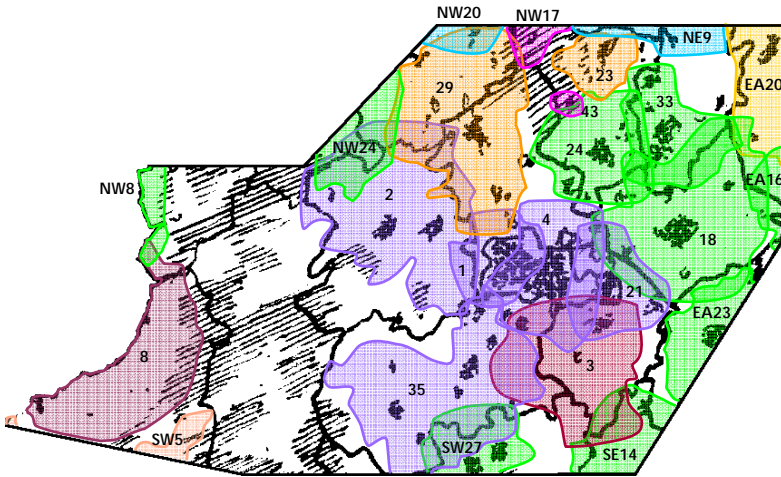

Central England and Wales

GOLD (COVENTRY. NET) DAB CE9
 Oldies Orion 890 000
 Coventry and N Warwickshire 1359 Shilton 0.27
 4/4/1989* as Xtra AM. Joined Classic Gold network 7/3/1994.
 Gold from 3/8/2007.

GOLD (BIRMINGHAM. NET) DAB CE5
 Oldies Orion 2 100 000
 Birmingham area 1152 Langley Mill 3.0
 4/4/1989* as Xtra AM. Joined Capital Gold Network 1/6/1998.
 Gold from 3/8/2007.

GOLD (EAST MIDLANDS. NET) DAB CE10
 Oldies Global Radio 1 490 000
 South Nottinghamshire 999 Trowell 0.25
 South Derbyshire & Burton 945 Quarndon 0.2
 4/10/1988* as Gem AM. Also covered Leicester until
 15/9/1992. Joined Classic Gold Network as Classic Gold GEM
 in 1998. Gold from 3/8/2007.

GOLD (WOLVES & SHROPS.NET) DAB CE11
 Oldies Orion 1 680 000
 Wolverhampton area 990 Sedgley 0.09
 Shropshire 1017 Shrewsbury 0.63
 15/1/1989* as WABC. Shropshire added 31/12/1990.
 Nostalgia format until 1991. Rebranded Classic Gold WABC
 in 1997. Gold from 3/8/2007.