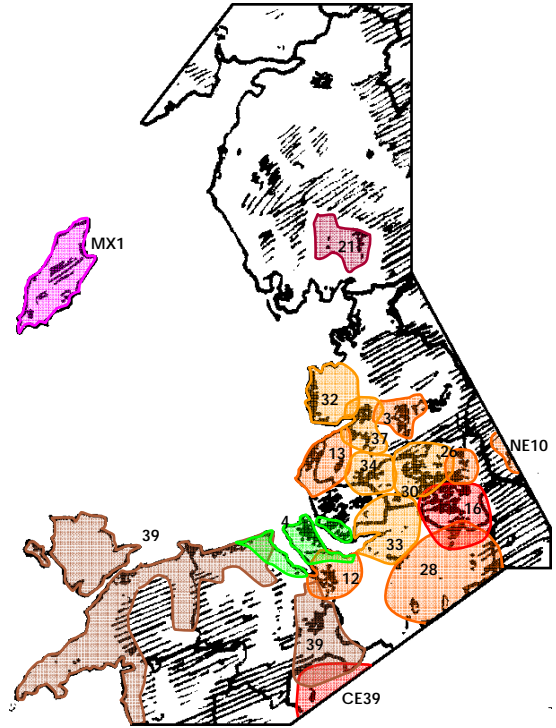

North West England and Wales

ASIAN SOUND RADIO	DAB NW1	Asian Independent 2 050 000 SE Lancashire & N Gt Mancs 963 Haslingden 0.2 Manchester & East Gt Mancs 1377 Ashton Moss 0.08 3/6/1996.	HIGH PEAK RADIO	NW17	Adult, Oldies Independent 80 000 Buxton area, Derbyshire 106.4 Buxton 0.25 Glossop and Hadfield, Derbys 106.4 Glossop 0.25 New Mills and Whaley Bridge 103.3 Buxworth 0.17 Chapel-en-le-Frith, Derbys 106.6 Chapel-en-le-Frith 0.07 Hope Valley, Derbyshire 103.3 Hope Valley 0.1 4/4/2004.	2BR	NW31	Adult, Oldies TLRC (UKRD) 000 Burnley, Nelson and Colne 99.8 Pendle Forest 0.75 25/7/2000.
THE BAY	NW2	Adult CN Group 300 000 S Cumbria & NW Lancashire 96.9 Morecambe Bay 3.2 Kendal, Cumbria 103.2 Kendal 0.1 Windermere & Ambleside 102.3 Windermere 0.04 1/3/1993.	IMAGINE FM	NW16	Adult Independent 1 460 000 South & Cent Gt Manchester 104.9 Romiley 0.64 17/2/1990 as KFM. Merged with 96.4 as Signal Cheshire in 1992, becoming Signal FM in 1997. Imagine FM from 1/2000.	WAVE FM	NW32	Adult UTV 330 000 Blackpool area 96.5 Blackpool Tower 0.1 25/5/1992 as Radio Wave. Wave FM from 1998.
THE BEE	NW3	Adult, Oldies Independent 170 000 Blackburn, Darwen, Accrington 107.0 Haslington Road 0.5 1/10/2005.	KEY 103	DAB NW20	Contemporary Bauer 2 810 000 Greater Manchester 103.0 Saddleworth 4.0 2/4/1974 as Piccadilly (mixed), Key 103 (Adult) 3/9/1988*. Piccadilly Key 103 from 1990-1996 and 2000-2.	WIRE FM	NW33	Adult UTV 310 000 Warrington, Runcorn, Widnes 107.2 High Warren 0.1 1/9/1998.
CENTRAL RADIO	NW37	Adult UTV 330 000 Preston and Leyland area 106.5 Bee Lane 0.133 Chorley 96.3 10/2008..	JUICE FM (LIVERPOOL)	NW18	New Music Absolute (UTV) 1 060 000 Liverpool area 107.6 Liverpool A Cath 0.1 27/3/1998 as Crash FM. Juice from 3/2000.	WISH FM	NW34	Adult UTV 550 000 Wigan & Skelmersdale area 102.4 Billinge Hill 0.1 1/4/1997.
CFM	NW7	Adult, Contemporary Bauer 300 000 North Cumbria 96.4 Caldbeck 1.25 Penrith, Cumbria 102.5 Penrith 0.1 Workington area, Cumbria 102.2 Broughton Moor 0.815 Whitehaven area, Cumbria 103.4 Whitehaven 0.4 14/4/1993 North. 14/4/1995 West. Stations fully merged in 2003	MAGIC 999	DAB NW22	Oldies Bauer 1 060 000 South, West & Cent Lancashire 999 Longton 0.8 5/10/1982 as Red Rose (Mixed format), Red Rose Gold (Oldies) from 1/6/1990, then Red Rose 999 (Oldies, Adult) from 1996. Magic from 1/1999 with Soft format. Oldies from 2003.	XFM (MANCHESTER, NET)	DAB NW35	Modern Rock Global Radio 2 300 000 Greater Manchester 97.7 Sunley Building 1.0 15/3/2006.
CITY FM	DAB NW9	Contemporary Bauer 2 420 000 Merseyside & West Cheshire 96.7 Allerton Park 8.2 21/10/1974.	LAKELAND RADIO	NW21	Oldies, Adult CN Group/ Ind. 100 000 Kendal, Cumbria 100.1 Kendal 0.2 Windermere & Ambleside 100.8 Windermere 0.12 27/10/2001.	COMMUNITY RADIO (NW ENGLAND & WALES)	ALL FM	Mixed Format South Manchester 96.9 Longsight 0.05
CITY TALK	DAB NW36	Talk, Adult Bauer 2 000 000 Merseyside & West Cheshire 105.9 Allerton Park 7.57 28/1/2008.	MAGIC 1152 (MANCHESTER)	DAB NW23	Oldies Bauer 2 160 000 Greater Manchester 1152 Ashton Moss 1.5 3/9/1988* as Piccadilly (mixed format), Piccadilly Gold (Oldies) from 1990, Piccadilly (Oldies, Adult, Talk) from 1996. Magic from 4/1999 with Soft format. Oldies from 2003.	BOLTON FM	Mixed Format Bolton 96.5 Bolton 0.025	
DEF 106.3	NW12	Adult, Oldies Independent 200 000 Chester 106.3 The Steam Mill 0.13 01/03/2003.	MAGIC 1548	DAB NW24	Oldies Bauer 1 680 000 Merseyside 1548 Bebington 1.0 21/10/1989* as City Talk, talk format. Then, Radio City Gold/ Radio City AM, oldies format from 1992 to 1997. Magic from 12/2/1997 with Soft format. Oldies from 2003.	CALON FM	Mixed Format Wrexham 105.0 Wrexham 0.025	
DUNE FM	NW13	Adult, Oldies Independent 340 000 Southport, Ormskirk & Sefton 107.9 SiteGaw Hill 0.1 12/10/1997.	REAL RADIO (NORTH WEST)	DAB NW6	Adult, Talk, Sport GMG 5 670 000 North West England 105.4 Winter Hill 5.0 8/9/1998 as Century.Real Radio from 1/2009.	CANALSIDE RADIO	Mixed Format Bollington, Cheshire 102.8 Bollington 0.048	
GALAXY 102 (NET)	DAB NW15	Dance Global Radio 2 700 000 Greater Manchester 102.0 Sunley Building 1.0 16/10/1994 as Kiss 102. Replaced Sunset 22/10/1989-1994. Galaxy 102 from 27/9/1997.	MAGIC 1152 (MANCHESTER)	DAB NW23	Oldies Bauer 2 160 000 Greater Manchester 1152 Ashton Moss 1.5 3/9/1988* as Piccadilly (mixed format), Piccadilly Gold (Oldies) from 1990, Piccadilly (Oldies, Adult, Talk) from 1996. Magic from 4/1999 with Soft format. Oldies from 2003.	CHESHIRE FM	Mixed Format Northwich & Middlewich area 92.5 Northwich 0.019	
GOLD (MANCHESTER, NET)	DAB NW5	Oldies Global Radio 2 700 000 Greater Manchester 1458 Ashton Moss 5.0 20/6/1994 as Fortune 1458 with Soft, Adult, Talk format. Lite AM from 9/1996 with Easy, Soft format. Big from 5/2000 with Adult, Rock format. Capital Gold from 21/2/2002. Gold from 3/8/2007.	MAGIC 1548	DAB NW24	Oldies Bauer 1 680 000 Merseyside 1548 Bebington 1.0 21/10/1989* as City Talk, talk format. Then, Radio City Gold/ Radio City AM, oldies format from 1992 to 1997. Magic from 12/2/1997 with Soft format. Oldies from 2003.	CHORLEY FM	Mixed Format Chorley 102.8 Chorley 0.02	
GOLD (WREXHAM & CHESTER, NET)	NW10	Oldies Global Radio 470 000 East Clwyd & West Cheshire 1260 Farndon 0.64 31/3/1989* as Marcher Gold. Joined Classic Gold Network in 2001 as Classic Gold Marcher. Gold from 3/8/2007.	REAL RADIO (N & MID WALES)	DAB NW39/CE42	Adult, Talk GMG 720 000 W & N Gwynedd & Anglesey 107.2 Arfon 18.75 N Clwyd and NE Gwynedd 105.7 Great Orme Head 1.25 East Clwyd 88.0 Wrexham 1.4 See Central England and Wales for more transmitters Due 2009.	CRESCENT RADIO	Asian Rochdale 97.0 Stoneyfield 0.02	
HEART 96.3	NW11	Adult Global Radio 200 000 N Clwyd and NE Gwynedd 96.3 Great Orme Head 1.25 27/8/1993 as Coast FM. Heart from 22/6/2009.	REAL RADIO (NORTH WEST)	DAB NW6	Adult, Talk, Sport GMG 5 670 000 North West England 105.4 Winter Hill 5.0 8/9/1998 as Century.Real Radio from 1/2009.	DIVERSITY FM	Mixed Format Lancaster 103.5 Ashton Memorial 0.025	
HEART 97.1	NW4	Adult Global Radio 380 000 Wirral and North East Clwyd 97.1 Moel-y-Parc 0.3 14/2/1998. Heart from 22/6/2009.	REVOLUTION FM	NW26	Adult Independent 400 000 Oldham area 96.2 Oldham Civic C 0.1 30/8/1999.	RADIO ELWAY/ POINT FM	Mixed Format Rhyl & Prestatyn area 103.5 Ashton Memorial 0.025	
HEART 103	NW8	Adult, Welsh Global Radio 180 000 W & N Gwynedd & Anglesey 103.0 Arfon 18.75 11/12/1998 as Champion FM. Heart from 22/6/2009.	ROCK FM	DAB NW27	Contemporary Bauer 1 340 000 South, West & Cent Lancashire 97.4 Winter Hill 2.0 1/6/1990* as Red Rose Rock FM. Rock FM from 1996.	FLAME CCR	Christian Wirral	
HEART 103.4	NW25	Adult Global Radio 470 000 East Clwyd & West Cheshire 103.4 Wrexham 1.4 5/9/1983 as Marcher Sound. MFM from 31/3/1989 to 9/2006. Heart from 22/6/2009.	ROCK RADIO (MANCHESTER)	NW38	Rock, Talk GMG 2 300 000 Greater Manchester 106.1 Sunley Building 1.0 6/5/2008.	GAYDIO	Gay/LGBT Manchester	
			SILK FM	NW28	Soft, Adult Independent 230 000 East Cheshire 106.9 Sutton Common 0.1 25/5/1998.	HALTON FM	Mixed Format Runcorn & Widnes, Cheshire 92.3 Halton 0.025	
			SMOOTH RADIO (NORTH WEST)	DAB NW29	Oldies, Easy, (Jazz overnight) GMG 5 670 000 North West England 100.4 Winter Hill 5.0 1/9/1994 as JFM (Jazz, Soul format). Jazz FM from 1995. Smooth FM (Soul format) from 3/2004. Present format from late 2007.	INDIGO FM	Mixed Format Kirkby Lonsdale area, Cumbria 106.6 Kearsstwick 0.1	
			TOWER FM	NW30	Adult UTV 450 000 Bolton and Bury area 107.4 Old Holts Fm 0.1 20/3/1999.	KCC LIVE	Mixed Format Knowsley, Merseyside 99.8 Knowsley 0.025	
						NORTH MANCHESTER FM	Mixed Format North Manchester 106.6 Maston 0.025	
						OLDHAM COMMUNITY R	Mixed Format Oldham 99.7 Oldham 0.025	
						PEACE FM	African Central Manchester 90.1 Hulme 0.05	
						PENDLE COMMUNITY RADIO	Asian Nelson, Lancashire 103.1 Marsden Heights 0.02	
						PRESTON FM	Mixed Format Preston 103.2 Preston 0.025	
						PURE RADIO	Mixed Format Stockport 107.8 Sanderling Building 0.02	
						ROSSDALE RADIO	Mixed Format Rossendale Valley, Lancs	
						SALFORD COMMUNITY R	Mixed Format Salford and Swinton 94.4 Swinton Civic C. 0.025	
						7 WAVED COMMUNITY R	Mixed Format Wirral 92.1 Moreton 0.051	
						TAMESIDE COMMUNITY R	Mixed Format Tameside 103.6 Harrop Edge 0.025	
						TUNDO FM	Mixed Format Llandudno, Wales 107.8 Llandudno 0.025	
						UNITY RADIO	New Music, Pop Manchester	
						WYTHENSHAW FM	Mixed Format Witheshawe, Gt Manc 97.2 Wythenshawe 0.05	
						INSTITUTION RADIO (NORTH WEST ENGLAND & WALES)	Bailrigg FM	Lancaster University 87.7
							Radio Branwen	Coleg Harlech 87.7
							The Cat	Warrington Collegiate Institute 1251
							Radio Cavell	Royal Oldham Hospital 1350
							Freak 1C	U Central Lancashire, Preston 1350
							Radio Gian Clwyd	Clwyd Hospital, Rhyl 1287
							Radio Hope	Liverpool Hope Univ College 1350
							KCC Live	Knowsley Community College 1251
							Knutsford AM	Knutsford School 1350
							Radio Lonsdale	Furness General H, Barrow 87.7
							The Mouth	Cockermouth School, Cumbria 87.7
							Range Radio	Whaley Range Sc, Manchester 1350
							Radio Rovers	Blackburn Rovers FC 1404
							Solar AM	St Helens College 1287
							Storm FM	University of Wales, Bangor 87.7