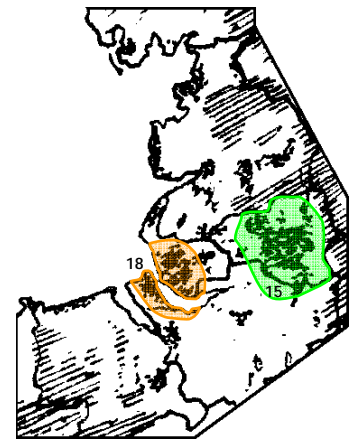

North West England and Wales

ASIAN SOUND RADIO	DAB NW1	Asian Independent 2 050 000 SE Lancashire & N Gt Mancs 963 Haslingden 0.2 Manchester & East Gt Mancs 1377 Ashton Moss 0.08 3/6/1996.	HIGH PEAK RADIO	NW17	Adult, Oldies Independent 80 000 Buxton area, Derbyshire 106.4 Buxton 0.25 Glossop and Hadfield, Derbys 106.4 Glossop 0.25 New Mills and Whaley Bridge 103.3 Buxworth 0.17 Chapel-en-le-Frith, Derbys 106.6 Chapel-en-le-Frith 0.07 Hope Valley, Derbyshire 103.3 Hope Valley 0.1 4/4/2004.	2BR	NW31	Adult, Oldies TLRC (UKRD) 000 Burnley, Nelson and Colne 99.8 Pendle Forest 0.75 25/7/2000.
THE BAY	NW2	Adult CN Group 300 000 S Cumbria & NW Lancashire 96.9 Morecambe Bay 3.2 Kendal, Cumbria 103.2 Kendal 0.1 Windermere & Ambleside 102.3 Windermere 0.04 1/3/1993.	IMAGINE FM	NW16	Adult Independent 1 460 000 South & Cent Gt Manchester 104.9 Romiley 0.64 17/2/1990 as KFM. Merged with 96.4 as Signal Cheshire in 1992, becoming Signal FM in 1997. Imagine FM from 1/2000.	WAVE FM	NW32	Adult UTV 330 000 Blackpool area 96.5 Blackpool Tower 0.1 25/5/1992 as Radio Wave. Wave FM from 1998.
THE BEE	NW3	Adult, Oldies Independent 170 000 Blackburn, Darwen, Accrington 107.0 Haslington Road 0.5 1/10/2005.	KEY 103	DAB NW20	Contemporary Bauer 2 810 000 Greater Manchester 103.0 Saddleworth 4.0 2/4/1974 as Piccadilly (mixed), Key 103 (Adult) 3/9/1988*. Piccadilly Key 103 from 1990-1996 and 2000-2.	WIRE FM	NW33	Adult UTV 310 000 Warrington, Runcorn, Widnes 107.2 High Warren 0.1 1/9/1998.
CENTRAL RADIO	NW37	Adult UTV 330 000 Preston and Leyland area 106.5 Bee Lane 0.133 Chorley 96.3 10/2008..	JUICE FM (LIVERPOOL)	NW18	New Music Absolute (UTV) 1 060 000 Liverpool area 107.6 Liverpool A Cath 0.1 27/3/1998 as Crash FM. Juice from 3/2000.	WISH FM	NW34	Adult UTV 550 000 Wigan & Skelmersdale area 102.4 Billinge Hill 0.1 1/4/1997.
CFM	NW7	Adult, Contemporary Bauer 300 000 North Cumbria 96.4 Caldbeck 1.25 Penrith, Cumbria 102.5 Penrith 0.1 Workington area, Cumbria 102.2 Broughton Moor 0.815 Whitehaven area, Cumbria 103.4 Whitehaven 0.4 14/4/1993 North. 14/4/1995 West. Stations fully merged in 2003	MAGIC 999	DAB NW22	Oldies Bauer 1 060 000 South, West & Cent Lancashire 999 Longton 0.8 5/10/1982 as Red Rose (Mixed format), Red Rose Gold (Oldies) from 1/6/1990, then Red Rose 999 (Oldies, Adult) from 1996. Magic from 1/1999 with Soft format. Oldies from 2003.	XFM (MANCHESTER, NET)	DAB NW35	Modern Rock Global Radio 2 300 000 Greater Manchester 97.7 Sunley Building 1.0 15/3/2006.
CITY FM	DAB NW9	Contemporary Bauer 2 420 000 Merseyside & West Cheshire 96.7 Allerton Park 8.2 21/10/1974.	LAKELAND RADIO	NW21	Oldies, Adult CN Group/ Ind. 100 000 Kendal, Cumbria 100.1 Kendal 0.2 Windermere & Ambleside 100.8 Windermere 0.12 27/10/2001.	COMMUNITY RADIO (NW ENGLAND & WALES)	ALL FM	Mixed Format South Manchester 96.9 Longsight 0.05
CITY TALK	DAB NW36	Talk, Adult Bauer 2 000 000 Merseyside & West Cheshire 105.9 Allerton Park 7.57 28/1/2008.	MAGIC 1152 (MANCHESTER)	DAB NW23	Oldies Bauer 2 160 000 Greater Manchester 1152 Ashton Moss 1.5 3/9/1988* as Piccadilly (mixed format), Piccadilly Gold (Oldies) from 1990, Piccadilly (Oldies, Adult, Talk) from 1996. Magic from 4/1999 with Soft format. Oldies from 2003.	BOLTON FM	Mixed Format Bolton 96.5 Bolton 0.025	
DEF 106.3	NW12	Adult, Oldies Independent 200 000 Chester 106.3 The Steam Mill 0.13 01/03/2003.	MAGIC 1548	DAB NW24	Oldies Bauer 1 680 000 Merseyside 1548 Bebington 1.0 21/10/1989* as City Talk, talk format. Then, Radio City Gold/ Radio City AM, oldies format from 1992 to 1997. Magic from 12/2/1997 with Soft format. Oldies from 2003.	CALON FM	Mixed Format Wrexham 105.0 Wrexham 0.025	
DUNE FM	NW13	Adult, Oldies Independent 340 000 Southport, Ormskirk & Sefton 107.9 SiteGaw Hill 0.1 12/10/1997.	REAL RADIO (NORTH WEST)	DAB NW6	Adult, Talk, Sport GMG 5 670 000 North West England 105.4 Winter Hill 5.0 8/9/1998 as Century.Real Radio from 1/2009.	CANALSIDE RADIO	Mixed Format Bollington, Cheshire 102.8 Bollington 0.048	
GALAXY 102 (NET)	DAB NW15	Dance Global Radio 2 700 000 Greater Manchester 102.0 Sunley Building 1.0 16/10/1994 as Kiss 102. Replaced Sunset 22/10/1989-1994. Galaxy 102 from 27/9/1997.	MAGIC 1152 (MANCHESTER)	DAB NW23	Oldies Bauer 2 160 000 Greater Manchester 1152 Ashton Moss 1.5 3/9/1988* as Piccadilly (mixed format), Piccadilly Gold (Oldies) from 1990, Piccadilly (Oldies, Adult, Talk) from 1996. Magic from 4/1999 with Soft format. Oldies from 2003.	CHESHIRE FM	Mixed Format Northwich & Middlewich area 92.5 Northwich 0.019	
GOLD (MANCHESTER, NET)	DAB NW5	Oldies Global Radio 2 700 000 Greater Manchester 1458 Ashton Moss 5.0 20/6/1994 as Fortune 1458 with Soft, Adult, Talk format. Lite AM from 9/1996 with Easy, Soft format. Big from 5/2000 with Adult, Rock format. Capital Gold from 21/2/2002. Gold from 3/8/2007.	MAGIC 1548	DAB NW24	Oldies Bauer 1 680 000 Merseyside 1548 Bebington 1.0 21/10/1989* as City Talk, talk format. Then, Radio City Gold/ Radio City AM, oldies format from 1992 to 1997. Magic from 12/2/1997 with Soft format. Oldies from 2003.	CHORLEY FM	Mixed Format Chorley 102.8 Chorley 0.02	
GOLD (WREXHAM & CHESTER, NET)	NW10	Oldies Global Radio 470 000 East Clwyd & West Cheshire 1260 Farndon 0.64 31/3/1989* as Marcher Gold. Joined Classic Gold Network in 2001 as Classic Gold Marcher. Gold from 3/8/2007.	REAL RADIO (N & MID WALES)	DAB NW39/CE42	Adult, Talk GMG 720 000 W & N Gwynedd & Anglesey 107.2 Arfon 18.75 N Clwyd and NE Gwynedd 105.7 Great Orme Head 1.25 East Clwyd 88.0 Wrexham 1.4 See Central England and Wales for more transmitters Due 2009.	CRESCENT RADIO	Asian Rochdale 97.0 Stoneyfield 0.02	
HEART 96.3	NW11	Adult Global Radio 200 000 N Clwyd and NE Gwynedd 96.3 Great Orme Head 1.25 27/8/1993 as Coast FM. Heart from 22/6/2009.	REAL RADIO (NORTH WEST)	DAB NW6	Adult, Talk, Sport GMG 5 670 000 North West England 105.4 Winter Hill 5.0 8/9/1998 as Century.Real Radio from 1/2009.	DIVERSITY FM	Mixed Format Lancaster 103.5 Ashton Memorial 0.025	
HEART 97.1	NW4	Adult Global Radio 380 000 Wirral and North East Clwyd 97.1 Moel-y-Parc 0.3 14/2/1998. Heart from 22/6/2009.	REVOLUTION FM	NW26	Adult Independent 400 000 Oldham area 96.2 Oldham Civic C 0.1 30/8/1999.	RADIO ELWAY/ POINT FM	Mixed Format Rhyl & Prestatyn area 103.5 Ashton Memorial 0.025	
HEART 103	NW8	Adult, Welsh Global Radio 180 000 W & N Gwynedd & Anglesey 103.0 Arfon 18.75 11/12/1998 as Champion FM. Heart from 22/6/2009.	ROCK FM	DAB NW27	Contemporary Bauer 1 340 000 South, West & Cent Lancashire 97.4 Winter Hill 2.0 1/6/1990* as Red Rose Rock FM. Rock FM from 1996.	FLAME CCR	Christian Wirral	
HEART 103.4	NW25	Adult Global Radio 470 000 East Clwyd & West Cheshire 103.4 Wrexham 1.4 5/9/1983 as Marcher Sound. MFM from 31/3/1989 to 9/2006. Heart from 22/6/2009.	ROCK RADIO (MANCHESTER)	NW38	Rock, Talk GMG 2 300 000 Greater Manchester 106.1 Sunley Building 1.0 6/5/2008.	GAYDIO	Gay/LGBT Manchester	
			SILK FM	NW28	Soft, Adult Independent 230 000 East Cheshire 106.9 Sutton Common 0.1 25/5/1998.	HALTON FM	Mixed Format Runcorn & Widnes, Cheshire 92.3 Halton 0.025	
			SMOOTH RADIO (NORTH WEST)	DAB NW29	Oldies, Easy, (Jazz overnight) GMG 5 670 000 North West England 100.4 Winter Hill 5.0 1/9/1994 as JFM (Jazz, Soul format). Jazz FM from 1995. Smooth FM (Soul format) from 3/2004. Present format from late 2007.	INDIGO FM	Mixed Format Kirkby Lonsdale area, Cumbria 106.6 Kearsstwick 0.1	
			TOWER FM	NW30	Adult UTV 450 000 Bolton and Bury area 107.4 Old Holts Fm 0.1 20/3/1999.	KCC LIVE	Mixed Format Knowsley, Merseyside 99.8 Knowsley 0.025	
						NORTH MANCHESTER FM	Mixed Format North Manchester 106.6 Maston 0.025	
						OLDHAM COMMUNITY R	Mixed Format Oldham 99.7 Oldham 0.025	
						PEACE FM	African Central Manchester 90.1 Hulme 0.05	
						PENDLE COMMUNITY RADIO	Asian Nelson, Lancashire 103.1 Marsden Heights 0.02	
						PRESTON FM	Mixed Format Preston 103.2 Preston 0.025	
						PURE RADIO	Mixed Format Stockport 107.8 Sanderling Building 0.02	
						ROSSDALE RADIO	Mixed Format Rossendale Valley, Lancs	
						SALFORD COMMUNITY R	Mixed Format Salford and Swinton 94.4 Swinton Civic C. 0.025	
						7 WAVED COMMUNITY R	Mixed Format Wirral 92.1 Moreton 0.051	
						TAMESIDE COMMUNITY R	Mixed Format Tameside 103.6 Harrop Edge 0.025	
						TUNDO FM	Mixed Format Llandudno, Wales 107.8 Llandudno 0.025	
						UNITY RADIO	New Music, Pop Manchester	
						WYTHENSHAW FM	Mixed Format Witheshawe, Gt Manc 97.2 Wythenshawe 0.05	
						INSTITUTION RADIO (NORTH WEST ENGLAND & WALES)	Bailrigg FM	Lancaster University 87.7
							Radio Branwen	Coleg Harlech 87.7
							The Cat	Warrington Collegiate Institute 1251
							Radio Cavell	Royal Oldham Hospital 1350
							Freak 1C	U Central Lancashire, Preston 1350
							Radio Gian Clwyd	Clwyd Hospital, Rhyl 1287
							Radio Hope	Liverpool Hope Univ College 1350
							KCC Live	Knowsley Community College 1251
							Knutsford AM	Knutsford School 1350
							Radio Lonsdale	Furness General H, Barrow 87.7
							The Mouth	Cockermouth School, Cumbria 87.7
							Range Radio	Whaley Range Sc, Manchester 1350
							Radio Rovers	Blackburn Rovers FC 1404
							Solar AM	St Helens College 1287
							Storm FM	University of Wales, Bangor 87.7