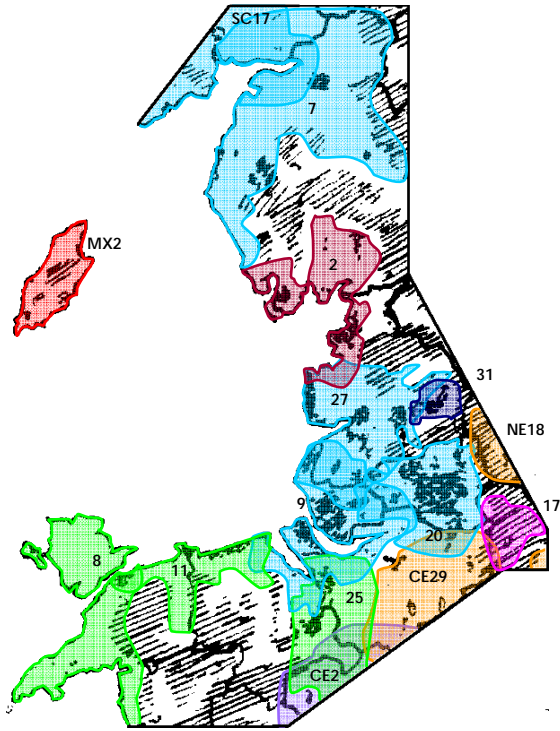

North West England and Wales

ASIAN SOUND RADIO	DAB NW1	Asian Independent 2 050 000 SE Lancashire & N Gt Mancs 963 Haslingden 0.2 Manchester & East Gt Mancs 1377 Ashton Moss 0.08 3/6/1996.	HIGH PEAK RADIO	NW17	Adult, Oldies Independent 80 000 Buxton area, Derbyshire 106.4 Buxton 0.25 Glossop and Hadfield, Derbys 106.4 Glossop 0.25 New Mills and Whaley Bridge 103.3 Buxworth 0.17 Chapel-en-le-Frith, Derbys 106.6 Chapel-en-le-Frith 0.07 Hope Valley, Derbyshire 103.3 Hope Valley 0.1 4/4/2004.	2BR	NW31	Adult, Oldies TLRC (UKRD) 000 Burnley, Nelson and Colne 99.8 Pendle Forest 0.75 25/7/2000.
THE BAY	NW2	Adult CN Group 300 000 S Cumbria & NW Lancashire 96.9 Morecambe Bay 3.2 Kendal, Cumbria 103.2 Kendal 0.1 Windermere & Ambleside 102.3 Windermere 0.04 1/3/1993.	IMAGINE FM	NW16	Adult Independent 1 460 000 South & Cent Gt Manchester 104.9 Romiley 0.64 17/2/1990 as KFM. Merged with 96.4 as Signal Cheshire in 1992, becoming Signal FM in 1997. Imagine FM from 1/2000.	WAVE FM	NW32	Adult UTV 330 000 Blackpool area 96.5 Blackpool Tower 0.1 25/5/1992 as Radio Wave. Wave FM from 1998.
THE BEE	NW3	Adult, Oldies Independent 170 000 Blackburn, Darwen, Accrington 107.0 Haslington Road 0.5 1/10/2005.	KEY 103	DAB NW20	Contemporary Bauer 2 810 000 Greater Manchester 103.0 Saddleworth 4.0 2/4/1974 as Piccadilly (mixed), Key 103 (Adult) 3/9/1988*. Piccadilly Key 103 from 1990-1996 and 2000-2.	WIRE FM	NW33	Adult UTV 310 000 Warrington, Runcorn, Widnes 107.2 High Warren 0.1 1/9/1998.
CENTRAL RADIO	NW37	Adult UTV 330 000 Preston and Leyland area 106.5 Bee Lane 0.133 Chorley 96.3 10/2008..	JUICE FM (LIVERPOOL)	NW18	New Music Absolute (UTV) 1 060 000 Liverpool area 107.6 Liverpool A Cath 0.1 27/3/1998 as Crash FM. Juice from 3/2000.	WISH FM	NW34	Adult UTV 550 000 Wigan & Skelmersdale area 102.4 Billinge Hill 0.1 1/4/1997.
CFM	NW7	Adult, Contemporary Bauer 300 000 North Cumbria 96.4 Caldbeck 1.25 Penrith, Cumbria 102.5 Penrith 0.1 Workington area, Cumbria 102.2 Broughton Moor 0.815 Whitehaven area, Cumbria 103.4 Whitehaven 0.4 14/4/1993 North. 14/4/1995 West. Stations fully merged in 2003	MAGIC 999	DAB NW22	Oldies Bauer 1 060 000 South, West & Cent Lancashire 999 Longton 0.8 5/10/1982 as Red Rose (Mixed format), Red Rose Gold (Oldies) from 1/6/1990, then Red Rose 999 (Oldies, Adult) from 1996. Magic from 1/1999 with Soft format. Oldies from 2003.	XFM (MANCHESTER, NET)	DAB NW35	Modern Rock Global Radio 2 300 000 Greater Manchester 97.7 Sunley Building 1.0 15/3/2006.
CITY FM	DAB NW9	Contemporary Bauer 2 420 000 Merseyside & West Cheshire 96.7 Allerton Park 8.2 21/10/1974.	LAKELAND RADIO	NW21	Oldies, Adult CN Group/ Ind. 100 000 Kendal, Cumbria 100.1 Kendal 0.2 Windermere & Ambleside 100.8 Windermere 0.12 27/10/2001.	COMMUNITY RADIO (NW ENGLAND & WALES)	ALL FM	Mixed Format South Manchester 96.9 Longsight 0.05
CITY TALK	DAB NW36	Talk, Adult Bauer 2 000 000 Merseyside & West Cheshire 105.9 Allerton Park 7.57 28/1/2008.	MAGIC 1152 (MANCHESTER)	DAB NW23	Oldies Bauer 2 160 000 Greater Manchester 1152 Ashton Moss 1.5 3/9/1988* as Piccadilly (mixed format), Piccadilly Gold (Oldies) from 1990, Piccadilly (Oldies, Adult, Talk) from 1996. Magic from 4/1999 with Soft format. Oldies from 2003.	BOLTON FM	Mixed Format Bolton 96.5 Bolton 0.025	
DEF 106.3	NW12	Adult, Oldies Independent 200 000 Chester 106.3 The Steam Mill 0.13 01/03/2003.	MAGIC 1548	DAB NW24	Oldies Bauer 1 680 000 Merseyside 1548 Bebington 1.0 21/10/1989* as City Talk, talk format. Then, Radio City Gold/ Radio City AM, oldies format from 1992 to 1997. Magic from 12/2/1997 with Soft format. Oldies from 2003.	CALON FM	Mixed Format Wrexham 105.0 Wrexham 0.025	
DUNE FM	NW13	Adult, Oldies Independent 340 000 Southport, Ormskirk & Sefton 107.9 SiteGaw Hill 0.1 12/10/1997.	REAL RADIO (NORTH WEST)	DAB NW6	Adult, Talk, Sport GMG 5 670 000 North West England 105.4 Winter Hill 5.0 8/9/1998 as Century.Real Radio from 1/2009.	CANALSIDE RADIO	Mixed Format Bollington, Cheshire 102.8 Bollington 0.048	
GALAXY 102 (NET)	DAB NW15	Dance Global Radio 2 700 000 Greater Manchester 102.0 Sunley Building 1.0 16/10/1994 as Kiss 102. Replaced Sunset 22/10/1989-1994. Galaxy 102 from 27/9/1997.	MAGIC 1152 (MANCHESTER)	DAB NW23	Oldies Bauer 2 160 000 Greater Manchester 1152 Ashton Moss 1.5 3/9/1988* as Piccadilly (mixed format), Piccadilly Gold (Oldies) from 1990, Piccadilly (Oldies, Adult, Talk) from 1996. Magic from 4/1999 with Soft format. Oldies from 2003.	CHESHIRE FM	Mixed Format Northwich & Middlewich area 92.5 Northwich 0.019	
GOLD (MANCHESTER, NET)	DAB NW5	Oldies Global Radio 2 700 000 Greater Manchester 1458 Ashton Moss 5.0 20/6/1994 as Fortune 1458 with Soft, Adult, Talk format. Lite AM from 9/1996 with Easy, Soft format. Big from 5/2000 with Adult, Rock format. Capital Gold from 21/2/2002. Gold from 3/8/2007.	MAGIC 1548	DAB NW24	Oldies Bauer 1 680 000 Merseyside 1548 Bebington 1.0 21/10/1989* as City Talk, talk format. Then, Radio City Gold/ Radio City AM, oldies format from 1992 to 1997. Magic from 12/2/1997 with Soft format. Oldies from 2003.	CHORLEY FM	Mixed Format Chorley 102.8 Chorley 0.02	
GOLD (WREXHAM & CHESTER, NET)	NW10	Oldies Global Radio 470 000 East Clwyd & West Cheshire 1260 Farndon 0.64 31/3/1989* as Marcher Gold. Joined Classic Gold Network in 2001 as Classic Gold Marcher. Gold from 3/8/2007.	REAL RADIO (N & MID WALES)	DAB NW39/CE42	Adult, Talk GMG 720 000 W & N Gwynedd & Anglesey 107.2 Arfon 18.75 N Clwyd and NE Gwynedd 105.7 Great Orme Head 1.25 East Clwyd 88.0 Wrexham 1.4 See Central England and Wales for more transmitters Due 2009.	CRESCENT RADIO	Asian Rochdale 97.0 Stoneyfield 0.02	
HEART 96.3	NW11	Adult Global Radio 200 000 N Clwyd and NE Gwynedd 96.3 Great Orme Head 1.25 27/8/1993 as Coast FM. Heart from 22/6/2009.	REAL RADIO (NORTH WEST)	DAB NW6	Adult, Talk, Sport GMG 5 670 000 North West England 105.4 Winter Hill 5.0 8/9/1998 as Century.Real Radio from 1/2009.	DIVERSITY FM	Mixed Format Lancaster 103.5 Ashton Memorial 0.025	
HEART 97.1	NW4	Adult Global Radio 380 000 Wirral and North East Clwyd 97.1 Moel-y-Parc 0.3 14/2/1998. Heart from 22/6/2009.	REVOLUTION FM	NW26	Adult Independent 400 000 Oldham area 96.2 Oldham Civic C 0.1 30/8/1999.	RADIO ELWAY/ POINT FM	Mixed Format Rhyl & Prestatyn area 103.5 Ashton Memorial 0.025	
HEART 103	NW8	Adult, Welsh Global Radio 180 000 W & N Gwynedd & Anglesey 103.0 Arfon 18.75 11/12/1998 as Champion FM. Heart from 22/6/2009.	ROCK FM	DAB NW27	Contemporary Bauer 1 340 000 South, West & Cent Lancashire 97.4 Winter Hill 2.0 1/6/1990* as Red Rose Rock FM. Rock FM from 1996.	FLAME CCR	Christian Wirral	
HEART 103.4	NW25	Adult Global Radio 470 000 East Clwyd & West Cheshire 103.4 Wrexham 1.4 5/9/1983 as Marcher Sound. MFM from 31/3/1989 to 9/2006. Heart from 22/6/2009.	ROCK RADIO (MANCHESTER)	NW38	Rock, Talk GMG 2 300 000 Greater Manchester 106.1 Sunley Building 1.0 6/5/2008.	GAYDIO	Gay/LGBT Manchester	
			SILK FM	NW28	Soft, Adult Independent 230 000 East Cheshire 106.9 Sutton Common 0.1 25/5/1998.	HALTON FM	Mixed Format Runcorn & Widnes, Cheshire 92.3 Halton 0.025	
			SMOOTH RADIO (NORTH WEST)	DAB NW29	Oldies, Easy, (Jazz overnight) GMG 5 670 000 North West England 100.4 Winter Hill 5.0 1/9/1994 as JFM (Jazz, Soul format). Jazz FM from 1995. Smooth FM (Soul format) from 3/2004. Present format from late 2007.	INDIGO FM	Mixed Format Kirkby Lonsdale area, Cumbria 106.6 Kearsstwick 0.1	
			TOWER FM	NW30	Adult UTV 450 000 Bolton and Bury area 107.4 Old Holts Fm 0.1 20/3/1999.	KCC LIVE	Mixed Format Knowsley, Merseyside 99.8 Knowsley 0.025	
						NORTH MANCHESTER FM	Mixed Format North Manchester 106.6 Maston 0.025	
						OLDHAM COMMUNITY R	Mixed Format Oldham 99.7 Oldham 0.025	
						PEACE FM	African Central Manchester 90.1 Hulme 0.05	
						PENDLE COMMUNITY RADIO	Asian Nelson, Lancashire 103.1 Marsden Heights 0.02	
						PRESTON FM	Mixed Format Preston 103.2 Preston 0.025	
						PURE RADIO	Mixed Format Stockport 107.8 Sanderling Building 0.02	
						ROSSDALE RADIO	Mixed Format Rossendale Valley, Lancs	
						SALFORD COMMUNITY R	Mixed Format Salford and Swinton 94.4 Swinton Civic C. 0.025	
						7 WAVED COMMUNITY R	Mixed Format Wirral 92.1 Moreton 0.051	
						TAMESIDE COMMUNITY R	Mixed Format Tameside 103.6 Harrop Edge 0.025	
						TUNDO FM	Mixed Format Llandudno, Wales 107.8 Llandudno 0.025	
						UNITY RADIO	New Music, Pop Manchester	
						WYTHENSHAW FM	Mixed Format Witheshawe, Gt Manc 97.2 Wythenshawe 0.05	
						INSTITUTION RADIO (NORTH WEST ENGLAND & WALES)	Bailrigg FM	Lancaster University 87.7
							Radio Branwen	Coleg Harlech 87.7
							The Cat	Warrington Collegiate Institute 1251
							Radio Cavell	Royal Oldham Hospital 1350
							Freak 1C	U Central Lancashire, Preston 1350
							Radio Gian Clwyd	Clwyd Hospital, Rhyl 1287
							Radio Hope	Liverpool Hope Univ College 1350
							KCC Live	Knowsley Community College 1251
							Knutsford AM	Knutsford School 1350
							Radio Lonsdale	Furness General H, Barrow 87.7
							The Mouth	Cockermouth School, Cumbria 87.7
							Range Radio	Whaley Range Sc, Manchester 1350
							Radio Rovers	Blackburn Rovers FC 1404
							Solar AM	St Helens College 1287
							Storm FM	University of Wales, Bangor 87.7