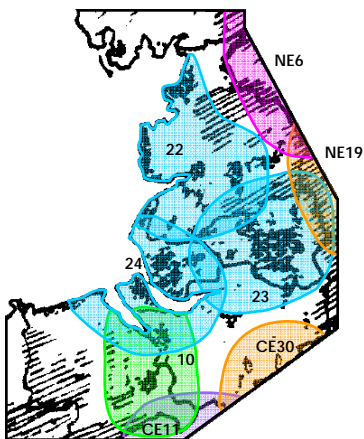

North West England and Wales

ASIAN SOUND RADIO	DAB NW1	Asian Independent 2 050 000 SE Lancashire & N Gt Mancs 963 Haslingden 0.2 Manchester & East Gt Mancs 1377 Ashton Moss 0.08 3/6/1996.	HIGH PEAK RADIO	NW17	Adult, Oldies Independent 80 000 Buxton area, Derbyshire 106.4 Buxton 0.25 Glossop and Hadfield, Derbys 106.4 Glossop 0.25 New Mills and Whaley Bridge 103.3 Buxworth 0.17 Chapel-en-le-Frith, Derbys 106.6 Chapel-en-le-Frith 0.07 Hope Valley, Derbyshire 103.3 Hope Valley 0.1 4/4/2004.	2BR	NW31	Adult, Oldies TLRC (UKRD) 000 Burnley, Nelson and Colne 99.8 Pendle Forest 0.75 25/7/2000.
THE BAY	NW2	Adult CN Group 300 000 S Cumbria & NW Lancashire 96.9 Morecambe Bay 3.2 Kendal, Cumbria 103.2 Kendal 0.1 Windermere & Ambleside 102.3 Windermere 0.04 1/3/1993.	IMAGINE FM	NW16	Adult Independent 1 460 000 South & Cent Gt Manchester 104.9 Romiley 0.64 17/2/1990 as KFM. Merged with 96.4 as Signal Cheshire in 1992, becoming Signal FM in 1997. Imagine FM from 1/2000.	WAVE FM	NW32	Adult UTV 330 000 Blackpool area 96.5 Blackpool Tower 0.1 25/5/1992 as Radio Wave. Wave FM from 1998.
THE BEE	NW3	Adult, Oldies Independent 170 000 Blackburn, Darwen, Accrington 107.0 Haslington Road 0.5 1/10/2005.	KEY 103	DAB NW20	Contemporary Bauer 2 810 000 Greater Manchester 103.0 Saddleworth 4.0 2/4/1974 as Piccadilly (mixed), Key 103 (Adult) 3/9/1988*. Piccadilly Key 103 from 1990-1996 and 2000-2.	WIRE FM	NW33	Adult UTV 310 000 Warrington, Runcorn, Widnes 107.2 High Warren 0.1 1/9/1998.
CENTRAL RADIO	NW37	Adult UTV 330 000 Preston and Leyland area 106.5 Bee Lane 0.133 Chorley 96.3 10/2008..	JUICE FM (LIVERPOOL)	NW18	New Music Absolute (UTV) 1 060 000 Liverpool area 107.6 Liverpool A Cath 0.1 27/3/1998 as Crash FM. Juice from 3/2000.	WISH FM	NW34	Adult UTV 550 000 Wigan & Skelmersdale area 102.4 Billinge Hill 0.1 1/4/1997.
CFM	NW7	Adult, Contemporary Bauer 300 000 North Cumbria 96.4 Caldbeck 1.25 Penrith, Cumbria 102.5 Penrith 0.1 Workington area, Cumbria 102.2 Broughton Moor 0.815 Whitehaven area, Cumbria 103.4 Whitehaven 0.4 14/4/1993 North. 14/4/1995 West. Stations fully merged in 2003	MAGIC 999	DAB NW22	Oldies Bauer 1 060 000 South, West & Cent Lancashire 999 Longton 0.8 5/10/1982 as Red Rose (Mixed format), Red Rose Gold (Oldies) from 1/6/1990, then Red Rose 999 (Oldies, Adult) from 1996. Magic from 1/1999 with Soft format. Oldies from 2003.	XFM (MANCHESTER, NET)	DAB NW35	Modern Rock Global Radio 2 300 000 Greater Manchester 97.7 Sunley Building 1.0 15/3/2006.
CITY FM	DAB NW9	Contemporary Bauer 2 420 000 Merseyside & West Cheshire 96.7 Allerton Park 8.2 21/10/1974.	LAKELAND RADIO	NW21	Oldies, Adult CN Group/ Ind. 100 000 Kendal, Cumbria 100.1 Kendal 0.2 Windermere & Ambleside 100.8 Windermere 0.12 27/10/2001.	COMMUNITY RADIO (NW ENGLAND & WALES)	ALL FM	Mixed Format South Manchester 96.9 Longsight 0.05
CITY TALK	DAB NW36	Talk, Adult Bauer 2 000 000 Merseyside & West Cheshire 105.9 Allerton Park 7.57 28/1/2008.	MAGIC 1152 (MANCHESTER)	DAB NW23	Oldies Bauer 2 160 000 Greater Manchester 1152 Ashton Moss 1.5 3/9/1988* as Piccadilly (mixed format), Piccadilly Gold (Oldies) from 1990, Piccadilly (Oldies, Adult, Talk) from 1996. Magic from 4/1999 with Soft format. Oldies from 2003.	BOLTON FM	Mixed Format Bolton 96.5 Bolton 0.025	
DEF 106.3	NW12	Adult, Oldies Independent 200 000 Chester 106.3 The Steam Mill 0.13 01/03/2003.	MAGIC 1548	DAB NW24	Oldies Bauer 1 680 000 Merseyside 1548 Bebington 1.0 21/10/1989* as City Talk, talk format. Then, Radio City Gold/ Radio City AM, oldies format from 1992 to 1997. Magic from 12/2/1997 with Soft format. Oldies from 2003.	CALON FM	Mixed Format Wrexham 105.0 Wrexham 0.025	
DUNE FM	NW13	Adult, Oldies Independent 340 000 Southport, Ormskirk & Sefton 107.9 SiteGaw Hill 0.1 12/10/1997.	REAL RADIO (NORTH WEST)	DAB NW6	Adult, Talk, Sport GMG 5 670 000 North West England 105.4 Winter Hill 5.0 8/9/1998 as Century.Real Radio from 1/2009.	CANALSIDE RADIO	Mixed Format Bollington, Cheshire 102.8 Bollington 0.048	
GALAXY 102 (NET)	DAB NW15	Dance Global Radio 2 700 000 Greater Manchester 102.0 Sunley Building 1.0 16/10/1994 as Kiss 102. Replaced Sunset 22/10/1989-1994. Galaxy 102 from 27/9/1997.	MAGIC 1152 (MANCHESTER)	DAB NW23	Oldies Bauer 2 160 000 Greater Manchester 1152 Ashton Moss 1.5 3/9/1988* as Piccadilly (mixed format), Piccadilly Gold (Oldies) from 1990, Piccadilly (Oldies, Adult, Talk) from 1996. Magic from 4/1999 with Soft format. Oldies from 2003.	CHESHIRE FM	Mixed Format Northwich & Middlewich area 92.5 Northwich 0.019	
GOLD (MANCHESTER, NET)	DAB NW5	Oldies Global Radio 2 700 000 Greater Manchester 1458 Ashton Moss 5.0 20/6/1994 as Fortune 1458 with Soft, Adult, Talk format. Lite AM from 9/1996 with Easy, Soft format. Big from 5/2000 with Adult, Rock format. Capital Gold from 21/2/2002. Gold from 3/8/2007.	MAGIC 1548	DAB NW24	Oldies Bauer 1 680 000 Merseyside 1548 Bebington 1.0 21/10/1989* as City Talk, talk format. Then, Radio City Gold/ Radio City AM, oldies format from 1992 to 1997. Magic from 12/2/1997 with Soft format. Oldies from 2003.	CHORLEY FM	Mixed Format Chorley 102.8 Chorley 0.02	
GOLD (WREXHAM & CHESTER, NET)	NW10	Oldies Global Radio 470 000 East Clwyd & West Cheshire 1260 Farndon 0.64 31/3/1989* as Marcher Gold. Joined Classic Gold Network in 2001 as Classic Gold Marcher. Gold from 3/8/2007.	REAL RADIO (N & MID WALES)	DAB NW39/CE42	Adult, Talk GMG 720 000 W & N Gwynedd & Anglesey 107.2 Arfon 18.75 N Clwyd and NE Gwynedd 105.7 Great Orme Head 1.25 East Clwyd 88.0 Wrexham 1.4 See Central England and Wales for more transmitters Due 2009.	CRESCENT RADIO	Asian Rochdale 97.0 Stoneyfield 0.02	
HEART 96.3	NW11	Adult Global Radio 200 000 N Clwyd and NE Gwynedd 96.3 Great Orme Head 1.25 27/8/1993 as Coast FM. Heart from 22/6/2009.	REAL RADIO (NORTH WEST)	DAB NW6	Adult, Talk, Sport GMG 5 670 000 North West England 105.4 Winter Hill 5.0 8/9/1998 as Century.Real Radio from 1/2009.	DIVERSITY FM	Mixed Format Lancaster 103.5 Ashton Memorial 0.025	
HEART 97.1	NW4	Adult Global Radio 380 000 Wirral and North East Clwyd 97.1 Moel-y-Parc 0.3 14/2/1998. Heart from 22/6/2009.	REVOLUTION FM	NW26	Adult Independent 400 000 Oldham area 96.2 Oldham Civic C 0.1 30/8/1999.	RADIO ELWAY/ POINT FM	Mixed Format Rhyl & Prestatyn area 103.5 Ashton Memorial 0.025	
HEART 103	NW8	Adult, Welsh Global Radio 180 000 W & N Gwynedd & Anglesey 103.0 Arfon 18.75 11/12/1998 as Champion FM. Heart from 22/6/2009.	ROCK FM	DAB NW27	Contemporary Bauer 1 340 000 South, West & Cent Lancashire 97.4 Winter Hill 2.0 1/6/1990* as Red Rose Rock FM. Rock FM from 1996.	FLAME CCR	Christian Wirral	
HEART 103.4	NW25	Adult Global Radio 470 000 East Clwyd & West Cheshire 103.4 Wrexham 1.4 5/9/1983 as Marcher Sound. MFM from 31/3/1989 to 9/2006. Heart from 22/6/2009.	ROCK RADIO (MANCHESTER)	NW38	Rock, Talk GMG 2 300 000 Greater Manchester 106.1 Sunley Building 1.0 6/5/2008.	GAYDIO	Gay/LGBT Manchester	
			SILK FM	NW28	Soft, Adult Independent 230 000 East Cheshire 106.9 Sutton Common 0.1 25/5/1998.	HALTON FM	Mixed Format Runcorn & Widnes, Cheshire 92.3 Halton 0.025	
			SMOOTH RADIO (NORTH WEST)	DAB NW29	Oldies, Easy, (Jazz overnight) GMG 5 670 000 North West England 100.4 Winter Hill 5.0 1/9/1994 as JFM (Jazz, Soul format). Jazz FM from 1995. Smooth FM (Soul format) from 3/2004. Present format from late 2007.	INDIGO FM	Mixed Format Kirkby Lonsdale area, Cumbria 106.6 Kearsstwick 0.1	
			TOWER FM	NW30	Adult UTV 450 000 Bolton and Bury area 107.4 Old Holts Fm 0.1 20/3/1999.	KCC LIVE	Mixed Format Knowsley, Merseyside 99.8 Knowsley 0.025	
						NORTH MANCHESTER FM	Mixed Format North Manchester 106.6 Maston 0.025	
						OLDHAM COMMUNITY R	Mixed Format Oldham 99.7 Oldham 0.025	
						PEACE FM	African Central Manchester 90.1 Hulme 0.05	
						PENDLE COMMUNITY RADIO	Asian Nelson, Lancashire 103.1 Marsden Heights 0.02	
						PRESTON FM	Mixed Format Preston 103.2 Preston 0.025	
						PURE RADIO	Mixed Format Stockport 107.8 Sanderling Building 0.02	
						ROSSDALE RADIO	Mixed Format Rossendale Valley, Lancs	
						SALFORD COMMUNITY R	Mixed Format Salford and Swinton 94.4 Swinton Civic C. 0.025	
						7 WAVED COMMUNITY R	Mixed Format Wirral 92.1 Moreton 0.051	
						TAMESIDE COMMUNITY R	Mixed Format Tameside 103.6 Harrop Edge 0.025	
						TUNDO FM	Mixed Format Llandudno, Wales 107.8 Llandudno 0.025	
						UNITY RADIO	New Music, Pop Manchester	
						WYTHENSHAW FM	Mixed Format Witheshawe, Gt Manc 97.2 Wythenshawe 0.05	
						INSTITUTION RADIO (NORTH WEST ENGLAND & WALES)	Bailrigg FM	Lancaster University 87.7
							Radio Branwen	Coleg Harlech 87.7
							The Cat	Warrington Collegiate Institute 1251
							Radio Cavell	Royal Oldham Hospital 1350
							Freak 1C	U Central Lancashire, Preston 1350
							Radio Gian Clwyd	Clwyd Hospital, Rhyl 1287
							Radio Hope	Liverpool Hope Univ College 1350
							KCC Live	Knowsley Community College 1251
							Knutsford AM	Knutsford School 1350
							Radio Lonsdale	Furness General H, Barrow 87.7
							The Mouth	Cockermouth School, Cumbria 87.7
							Range Radio	Whaley Range Sc, Manchester 1350
							Radio Rovers	Blackburn Rovers FC 1404
							Solar AM	St Helens College 1287
							Storm FM	University of Wales, Bangor 87.7