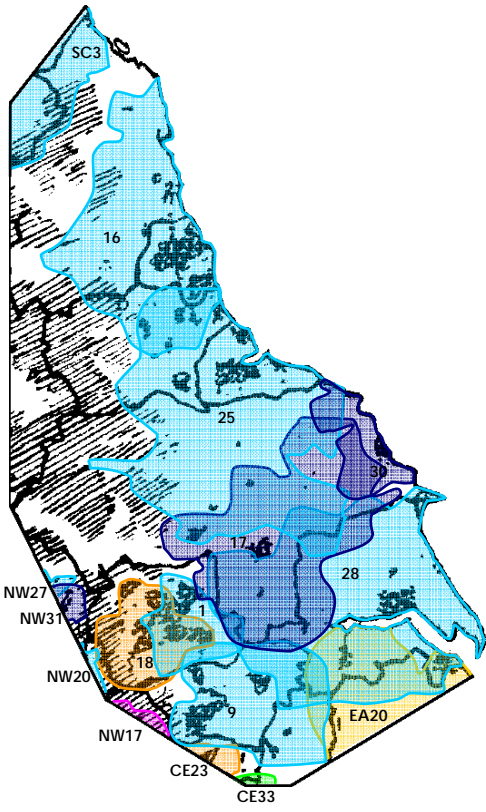

North East England

RADIO AIRE DAB NE1			MINSTER FM (SH) NE17			TRAX FM (DONCASTER, SH) DAB NE26			
Contemporary	Bauer	1 100 000	Adult	TLRC (UKRD)	460 000	Adult, Oldies	Lincs	290 000	
Leeds and Wakefield area	96.3 Tingley	2.5	South & Central North Yorks	104.7 Acklam Wold	2.5	Doncaster area	107.1 Clifton	0.5	
1/9/1981.			4/7/1992. <i>Thirk added 1996 and transferred to Northallerton station in 2007.</i>			5/9/1999.			
COMPASS FM NE4			PENNINE RADIO NE10			TRAX FM (BASSETLAW, SH) NE27			
Oldies, Soft	Lincs	100 000	Adult, Oldies	Independent	470 000	Adult, Oldies	Lincs	100 000	
Grimsby area	96.4 Bevan House	0.1	Huddersfield area	107.9 Ainley Top	0.1	North Nottinghamshire	107.9 Worksop	0.1	
03/06/2001.			1/3/1998 as <i>Huddersfield FM</i> , then <i>Home FM</i> , <i>Pennine</i> from 29/2/8.			2/11/1998.			
DEARNE FM NE5			THE PULSE DAB NE18			VIKING FM DAB NE28			
Adult, Oldies	Lincs	230 000	Contemporary, Adult	UTV	1 140 000	Contemporary	Bauer	960 000	
Barnsley	102.0 Ardsley	0.45	Bradford area	97.5 Idle	0.5	Humberside	96.9 High Hunsley	9.4	
Penistone area, S Yorkshire	97.1 Penistone	0.05	Huddersfield & Halifax area	102.5 Vicars Lot	2.0	17/4/1984.			
9/2003.			16/9/1975 as <i>Pennine Radio</i> . <i>Huddersfield and Halifax added 4/12/1984. Renamed 31/8/1991.</i>			YORKSHIRE COAST RADIO (BRIDLINGTON, SH) NE29			
FRESH RADIO NE6			PULSE 2 DAB NE19			YORKSHIRE COAST R (SCARBOROUGH, SH) NE30			
Adult	Laser	120 000	Oldies	UTV	1 090 000	Adult	TLRC (UKRD)	50 000	
West North Yorkshire area	936 <i>Hawes</i>	1.0	Bradford area	1278 <i>Tyersal Lane</i>	0.43	Bridlington, East Yorkshire	102.4 Buckley Barn	0.1	
Skipton area, North Yorks	1413 <i>Skipton</i>	0.1	Huddersfield and Halifax area	1530 <i>Vicars Lot</i>	0.74	7/11/1999.			
Richmond area, North Yorks	102.6 Richmond	0.1	1/5/1989* as <i>Classic Gold</i> , <i>oldies</i> format. <i>Great Yorkshire Gold</i> from 13/9/1993. <i>Joined Classic Gold network 17/3/1997.</i>	Big AM from 1/2000 to 4/11/2001 with <i>Rock</i> , <i>Adult</i> format. <i>Pulse Gold</i> from 3/8/2007. <i>Pulse 2</i> from 12/2008.			COMMUNITY RADIO (NORTH EAST ENGLAND)		
Pateley Bridge, North Yorks	107.1 Pateley Bridge	0.045				RADIO ASIAN FEVER Asian			
Ilkley area, West Yorks	107.1 Ben Rhydding	0.05				North Leeds 107.3 Roundhay Road 0.025			
Settle area, North Yorks	1431 <i>Giggleswick</i>	0.003				BISHOP FM Mixed Format			
4/5/1997 as <i>Yorkshire Dales Radio</i> . <i>Fresh</i> from 1999. FM transmitters are due to replace AM relays in 2009. Skipton will move to 107.8 FM and Settle to 107.1 FM.						Bishop Auckland, Durham			
						BRANCH FM Christian, Mixed Format			
						Dewsbury 101.8 Dewsbury 0.025			
						BURNGREAVE COMMUNITY R Mixed Format			
						Burngreave, Sheffield 103.1 Spital Hill 0.025			
						BCR FM Mixed Format			
						Bradford 106.6 Idle 0.2			
						COMMUNITY VOICE FM Mixed Format			
						Middlesborough 104.5 Middlesborough 0.025			
						CROSS RHYTHMS TEESIDE Christian Contemporary			
						Stockton on Tees 107.1 Stockton-on-Tees 0.025			
						DRYSTONE RADIO Mixed Format			
						Sutton in Craven area, N Yorks 106.9 Valley Farm 0.025			
						GARRISON FM (CATTERICK) Adult (for Army and families)			
						Catterick 106.9 Catterick Garrison 0.025			
						Wattisham, Stockton (RSL) 1287 <i>Wattisham</i> 0.001			
						RADIO HARTLEPOOL Mixed Format			
						Hartlepool 102.4 Hartlepool 0.025			
						RADIO JCOM Jewish			
						Leeds 1386			
						LIONHEART RADIO Mixed Format			
						Alnwick, Northumberland 107.3 Alnwick Moor 0.025			
						NE1 FM Mixed Format			
						Newcastle 102.5 Corr H, Gateshead 0.25			
						PENISTONE COMMUNITY R Mixed Format			
						Penistone, South Yorks 95.7 Hoylandswaive 0.25			
						PHOENIX RADIO Mixed Format			
						Halifax 96.7 Halifax 0.025			
						REDROAD FM Mixed Format			
						South Rotherham			
						SEASIDE RADIO Mixed Format			
						Withernsea area, E Yorks 105.3 Withernsea 0.023			
						SHEFFIELD LIVE Mixed Format			
						Central Sheffield 93.2 Tapton Hill 0.025			
						SINE FM Mixed Format			
						Doncaster			
						SPICE FM Asian			
						Newcastle 98.8 West R Newcastle 0.025			
						RADIO TEESDALE Mixed Format			
						Barnard Castle, Co Durham 105.5 Barnard Castle 0.025			
						Teesdale, Co. Durham 102.1 Middleton 0.1			
						TEMPO FM Mixed Format			
						Wetherby, W Yorks 107.4 Wetherby 0.02			
						TMCR Mixed Format			
						Thorne, South Yorks			
						UTOPIA FM New Music			
						Sunderland			
						VIXEN 101 Mixed Format			
						Pocklington & Mkt Weighton 101.8 Market Weighton 0.025			
						WEST HULL COMMUNITY R Mixed Format			
						West Hull 106.9 Hull Royal Infirmary 0.044			
						INSTITUTION RADIO (NORTH EAST ENGLAND)			
						BFBS Gurkha Radio Catterick 1134			
						Kingstown Radio Hull Royal Infirmary 1287			
						Radio Nightingale Rotherham District General H 1350			
						Oakwell AM Barnsley FC 1575			
						Radio Ramair University of Bradford 1350			
						Trust AM Bassetlaw District Gen, Worksop 1278			
						Radio Tyneside Royal Victoria Inf, Newcastle 1575			
						University Radio York University of York 1350			
GALAXY 105 (NET) DAB NE7			REAL RADIO (NORTH EAST) DAB NE3			COMMUNITY RADIO (NORTH EAST ENGLAND)			
Dance	Global Radio	4 540 000	Adult, Talk, Sport	GMG	2 630 000				
West & South Yorkshire, York	105.1 Emley Moor	2.58	Tyneside, N Durham, S Nthmb	101.8 Burnhope	10.0				
Humberside	105.8 High Hunsley	9.4	Cleveland, Durham, N Yorks	100.7 Bilsdale West Moor	8.9				
Sheffield area	105.6 Tapton Hill	0.25	West Tyneside, Tyne & Wear	96.2 Fenham	0.05				
Bradford area	105.6 Idle	0.5	Hexham & Tyne Valley	96.4 Newton	0.2				
14/2/1997 as <i>Kiss 105</i> . <i>Galaxy 105</i> from 27/9/1997.			1/9/1994 as <i>Century</i> . <i>Tyne Valley</i> added 1996. <i>Real Radio</i> from 1/2009.						
GALAXY 105-106 (NET) DAB NE8			REAL RADIO (YORKSHIRE) DAB NE20						
Dance	Global Radio	2 630 000	Adult, Talk	GMG	3 750 000				
Tyneside, N Durham, S Nthmb	105.3 Burnhope	10.0	West & South Yorkshire, York	106.2 Emley Moor	2.58				
Cleveland, Durham, N Yorks	106.4 Bilsdale West Moor	8.9	Sheffield area	107.7 Tapton Hill	0.1				
West Tyneside, Tyne & Wear	105.6 Fenham	0.05	Bradford area	107.6 Idle	0.1				
Hexham & Tyne Valley	105.8 Newton	0.15	25/03/2002.						
1/6/1999.			RIDINGS FM DAB NE21						
			Adult, Oldies			Lincs 290 000			
			Wakefield area			106.8 Birkwood Farm 0.5			
			3/10/1999.						
HALLAM FM DAB NE9			ROTHER FM NE34						
Contemporary	Bauer	1 410 000	Adult, Oldies	Lincs	250 000				
Sheffield area	97.4 Tapton Hill	0.4	Rotherham area	96.1 Rotherham	0.2				
Doncaster area	103.4 Clifton	1.5	15/10/2006.						
Barnsley and Rotherham	102.9 Ardsley	0.5	SMOOTH RADIO (NORTH EAST) DAB NE33						
1/10/1974. <i>Doncaster and Barnsley</i> added 1/10/1985.			Oldies, Easy			GMG 2 500 000			
			Tyneside, Durham, S Nthmb			97.5 Burnhope 9.0			
			Cleveland			107.7 Eston Nab 5.0			
			West Tyneside, Tyne & Wear			107.5 Fenham 0.05			
			Hexham & Tyne Valley			101.2 Newton 0.2			
			8/1/2008.						
KCFM NE35			STAR 102.8 & 106.8 (SH) NE31						
Adult, Oldies	Lincs	500 000	Adult, Oldies	TLRC (UKRD)	250 000				
Hull area	99.8 Humber Bridge Pier	0.625	Durham & N Co Durham	102.8 Burnhope	0.5				
1/8/2007.			Bishop Auckland area			106.8 Brusselton 0.2			
			3/12/2005 as <i>Durham FM</i> . <i>Alpha</i> from 9/2009.						
MAGIC AM DAB NE11			STAR 103.2 (SH) NE2						
Oldies	Bauer	1 410 000	Adult, Oldies	TLRC (UKRD)	270 000				
Sheffield and Rotherham	1548 <i>Skew Hill</i>	0.74	Darlington & S Co Durham	103.2 Darlington	0.4				
Doncaster area	990 <i>Crimpsal</i>	0.25	30/11/1995 as <i>A1 FM</i> . <i>Alpha 103.2</i> from 1997 <i>Star</i> from 9/2009.						
Barnsley	1305 <i>Ardsley</i>	0.15	STAR 103.5 & 102.3 (SH) NE32						
1/5/1989* as <i>Classic Gold</i> , <i>oldies</i> format. <i>Great Yorkshire Gold</i> from 13/9/1993. <i>Magic</i> from 17/3/1997 with <i>soft</i> format. <i>Oldies</i> format from 2003.			Adult			TLRC (UKRD) 80 000			
			Northallerton & Bedale area			103.5 Northallerton 0.2			
			Thirk area, North Yorkshire			102.3 Calvert's Carpets 0.44			
			12/6/2007 as <i>Minster Northallerton FM</i> . <i>Alpha</i> from 9/2009.						
MAGIC 828 DAB NE12			STRAY FM NE22						
Oldies	Bauer	1 100 000	Adult	TLRC (UKRD)	140 000				
Leeds and Wakefield area	828 <i>Morley</i>	0.12	Harrogate area	97.2 Harlow Hill	0.6				
17/7/1990*. <i>Soft</i> format from 12/2/1997 to 2003.			4/7/1994.						
MAGIC 1152 (TYNESIDE) DAB NE13			SUN FM NE23						
Oldies	Bauer	1 740 000	Adult, Oldies	TLRC (UKRD)	390 000				
Tyneside, N Durham, S Nthmb	1152 <i>Greenside</i>	1.8	Sunderland area	103.4 Haining	0.1				
8/4/1989* as <i>Great North Radio</i> , <i>oldies</i> format. <i>Magic</i> from 2/1998 with <i>soft</i> format. <i>Oldies</i> format from 2003.			5/11/1990 as <i>Wear FM</i> . <i>Became Sun City</i> 1/7/1995, then <i>Sun FM</i> 1997.						
MAGIC 1161 DAB NE14			SUNRISE RADIO YORKSHIRE (NET) DAB NE24						
Oldies	Bauer	790 000	Asian	Sunrise	430 000				
Humberside	1161 <i>Goxhill</i>	0.35	Bradford area	103.2 Idle	0.4				
1/5/1989* as <i>Classic Gold</i> , <i>oldies</i> format. <i>Great Yorkshire Gold</i> from 13/9/1993. <i>Magic 1161</i> and <i>separate</i> station from 12/2/1997 with <i>Soft</i> format. <i>Oldies</i> from 2003.			9/12/1989 as <i>Bradford City Radio</i> . <i>Sunrise</i> from 1991.						
MAGIC 1170 DAB NE15			TFM DAB NE25						
Oldies	Bauer	960 000	Contemporary	Bauer	1 070 000				
Cleveland and Darlington	1170 <i>Stockton</i>	0.32	Cleveland, Durham, N Yorks	96.6 Bilsdale West Moor	8.9				
8/4/1989* as <i>Great North Radio</i> , <i>oldies</i> format. <i>Magic 1170</i> and <i>separate</i> station from 2/1998 with <i>soft</i> format. <i>Oldies</i> format from 2003.			24/6/1975 as <i>Radio Tees</i> . <i>TFM</i> from 1/1/1988.						
METRO FM DAB NE16									
Contemporary	Bauer	1 830 000							
Tyneside, N Durham, S Nthmb	97.1 Burnhope	10.0							
West Tyneside, Tyne & Wear	103.0 Fenham	0.05							
Hexham & Tyne Valley	103.2 Newton	0.12							
Alnwick area,	102.6 Shilbottle	0.2							
15/7/1974. <i>West Tyneside</i> filler added 10/2/1989. <i>Tyne Valley</i> and <i>Alnwick</i> added 1996.									