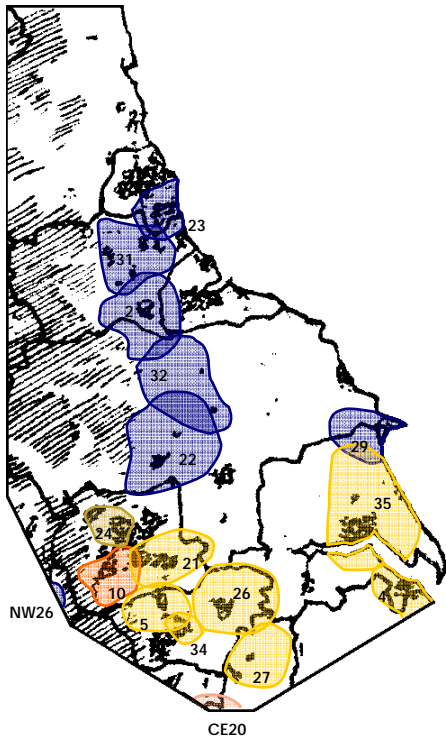

North East England

RADIO AIRE DAB NE1			MINSTER FM (SH) NE17			TRAX FM (DONCASTER, SH) DAB NE26			
Contemporary	Bauer	1 100 000	Adult	TLRC (UKRD)	460 000	Adult, Oldies	Lincs	290 000	
Leeds and Wakefield area	96.3 Tingley	2.5	South & Central North Yorks	104.7 Acklam Wold	2.5	Doncaster area	107.1 Clifton	0.5	
1/9/1981.			4/7/1992. <i>Thirk added 1996 and transferred to Northallerton station in 2007.</i>			5/9/1999.			
COMPASS FM NE4			PENNINE RADIO NE10			TRAX FM (BASSETLAW, SH) NE27			
Oldies, Soft	Lincs	100 000	Adult, Oldies	Independent	470 000	Adult, Oldies	Lincs	100 000	
Grimsby area	96.4 Bevan House	0.1	Huddersfield area	107.9 Ainley Top	0.1	North Nottinghamshire	107.9 Worksop	0.1	
03/06/2001.			1/3/1998 as <i>Huddersfield FM</i> , then <i>Home FM</i> , <i>Pennine</i> from 29/2/8.			2/11/1998.			
DEARNE FM NE5			THE PULSE DAB NE18			VIKING FM DAB NE28			
Adult, Oldies	Lincs	230 000	Contemporary, Adult	UTV	1 140 000	Contemporary	Bauer	960 000	
Barnsley	102.0 Ardsley	0.45	Bradford area	97.5 Idle	0.5	Humberside	96.9 High Hunsley	9.4	
Penistone area, S Yorkshire	97.1 Penistone	0.05	Huddersfield & Halifax area	102.5 Vicars Lot	2.0	17/4/1984.			
9/2003.			16/9/1975 as <i>Pennine Radio</i> . <i>Huddersfield and Halifax added 4/12/1984. Renamed 31/8/1991.</i>			YORKSHIRE COAST RADIO (BRIDLINGTON, SH) NE29			
FRESH RADIO NE6			PULSE 2 DAB NE19			YORKSHIRE COAST R (SCARBOROUGH, SH) NE30			
Adult	Laser	120 000	Oldies	UTV	1 090 000	Adult	TLRC (UKRD)	50 000	
West North Yorkshire area	936 <i>Hawes</i>	1.0	Bradford area	1278 <i>Tyersal Lane</i>	0.43	Bridlington, East Yorkshire	102.4 Buckley Barn	0.1	
Skipton area, North Yorks	1413 <i>Skipton</i>	0.1	Huddersfield and Halifax area	1530 <i>Vicars Lot</i>	0.74	7/11/1999.			
Richmond area, North Yorks	102.6 Richmond	0.1	1/5/1989* as <i>Classic Gold</i> , <i>oldies</i> format. <i>Great Yorkshire Gold</i> from 13/9/1993. <i>Joined Classic Gold network 17/3/1997.</i>	Big AM from 1/2000 to 4/11/2001 with <i>Rock</i> , <i>Adult</i> format. <i>Pulse Gold</i> from 3/8/2007. <i>Pulse 2</i> from 12/2008.			COMMUNITY RADIO (NORTH EAST ENGLAND)		
Pateley Bridge, North Yorks	107.1 Pateley Bridge	0.045				RADIO ASIAN FEVER Asian			
Ilkley area, West Yorks	107.1 Ben Rhydding	0.05				North Leeds 107.3 Roundhay Road 0.025			
Settle area, North Yorks	1431 <i>Giggleswick</i>	0.003				BISHOP FM Mixed Format			
4/5/1997 as <i>Yorkshire Dales Radio</i> . <i>Fresh</i> from 1999. FM transmitters are due to replace AM relays in 2009. Skipton will move to 107.8 FM and Settle to 107.1 FM.						Bishop Auckland, Durham			
						BRANCH FM Christian, Mixed Format			
						Dewsbury 101.8 Dewsbury 0.025			
						BURNGREAVE COMMUNITY R Mixed Format			
						Burngreave, Sheffield 103.1 Spital Hill 0.025			
						BCR FM Mixed Format			
						Bradford 106.6 Idle 0.2			
						COMMUNITY VOICE FM Mixed Format			
						Middlesborough 104.5 Middlesborough 0.025			
						CROSS RHYTHMS TEESIDE Christian Contemporary			
						Stockton on Tees 107.1 Stockton-on-Tees 0.025			
						DRYSTONE RADIO Mixed Format			
						Sutton in Craven area, N Yorks 106.9 Valley Farm 0.025			
						GARRISON FM (CATTERICK) Adult (for Army and families)			
						Catterick 106.9 Catterick Garrison 0.025			
						Wattisham, Stockton (RSL) 1287 <i>Wattisham</i> 0.001			
						RADIO HARTLEPOOL Mixed Format			
						Hartlepool 102.4 Hartlepool 0.025			
						RADIO JCOM Jewish			
						Leeds 1386			
						LIONHEART RADIO Mixed Format			
						Alnwick, Northumberland 107.3 Alnwick Moor 0.025			
						NE1 FM Mixed Format			
						Newcastle 102.5 Corr H, Gateshead 0.25			
						PENISTONE COMMUNITY R Mixed Format			
						Penistone, South Yorks 95.7 Hoylandswaive 0.25			
						PHOENIX RADIO Mixed Format			
						Halifax 96.7 Halifax 0.025			
						REDROAD FM Mixed Format			
						South Rotherham			
						SEASIDE RADIO Mixed Format			
						Withernsea area, E Yorks 105.3 Withernsea 0.023			
						SHEFFIELD LIVE Mixed Format			
						Central Sheffield 93.2 Tapton Hill 0.025			
						SINE FM Mixed Format			
						Doncaster			
						SPICE FM Asian			
						Newcastle 98.8 West R Newcastle 0.025			
						RADIO TEESDALE Mixed Format			
						Barnard Castle, Co Durham 105.5 Barnard Castle 0.025			
						Teesdale, Co. Durham 102.1 Middleton 0.1			
						TEMPO FM Mixed Format			
						Wetherby, W Yorks 107.4 Wetherby 0.02			
						TMCR Mixed Format			
						Thorne, South Yorks			
						UTOPIA FM New Music			
						Sunderland			
						VIXEN 101 Mixed Format			
						Pocklington & Mkt Weighton 101.8 Market Weighton 0.025			
						WEST HULL COMMUNITY R Mixed Format			
						West Hull 106.9 Hull Royal Infirmary 0.044			
						INSTITUTION RADIO (NORTH EAST ENGLAND)			
						BFBS Gurkha Radio Catterick 1134			
						Kingstown Radio Hull Royal Infirmary 1287			
						Radio Nightingale Rotherham District General H 1350			
						Oakwell AM Barnsley FC 1575			
						Radio Ramair University of Bradford 1350			
						Trust AM Bassetlaw District Gen, Worksop 1278			
						Radio Tyneside Royal Victoria Inf, Newcastle 1575			
						University Radio York University of York 1350			
GALAXY 105 (NET) DAB NE7			REAL RADIO (NORTH EAST) DAB NE3			COMMUNITY RADIO (NORTH EAST ENGLAND)			
Dance	Global Radio	4 540 000	Adult, Talk, Sport	GMG	2 630 000				
West & South Yorkshire, York	105.1 Emley Moor	2.58	Tyneside, N Durham, S Nthmb	101.8 Burnhope	10.0				
Humberside	105.8 High Hunsley	9.4	Cleveland, Durham, N Yorks	100.7 Bilsdale West Moor	8.9				
Sheffield area	105.6 Tapton Hill	0.25	West Tyneside, Tyne & Wear	96.2 Fenham	0.05				
Bradford area	105.6 Idle	0.5	Hexham & Tyne Valley	96.4 Newton	0.2				
14/2/1997 as <i>Kiss 105</i> . <i>Galaxy 105</i> from 27/9/1997.			1/9/1994 as <i>Century</i> . <i>Tyne Valley</i> added 1996. <i>Real Radio</i> from 1/2009.						
GALAXY 105-106 (NET) DAB NE8			REAL RADIO (YORKSHIRE) DAB NE20						
Dance	Global Radio	2 630 000	Adult, Talk	GMG	3 750 000				
Tyneside, N Durham, S Nthmb	105.3 Burnhope	10.0	West & South Yorkshire, York	106.2 Emley Moor	2.58				
Cleveland, Durham, N Yorks	106.4 Bilsdale West Moor	8.9	Sheffield area	107.7 Tapton Hill	0.1				
West Tyneside, Tyne & Wear	105.6 Fenham	0.05	Bradford area	107.6 Idle	0.1				
Hexham & Tyne Valley	105.8 Newton	0.15	25/03/2002.						
1/6/1999.			RIDINGS FM DAB NE21						
			Adult, Oldies			Lincs 290 000			
			Wakefield area			106.8 Birkwood Farm 0.5			
			3/10/1999.						
HALLAM FM DAB NE9			ROTHER FM NE34						
Contemporary	Bauer	1 410 000	Adult, Oldies	Lincs	250 000				
Sheffield area	97.4 Tapton Hill	0.4	Rotherham area	96.1 Rotherham	0.2				
Doncaster area	103.4 Clifton	1.5	15/10/2006.						
Barnsley and Rotherham	102.9 Ardsley	0.5	SMOOTH RADIO (NORTH EAST) DAB NE33						
1/10/1974. <i>Doncaster and Barnsley</i> added 1/10/1985.			Oldies, Easy			GMG 2 500 000			
			Tyneside, Durham, S Nthmb			97.5 Burnhope 9.0			
			Cleveland			107.7 Eston Nab 5.0			
			West Tyneside, Tyne & Wear			107.5 Fenham 0.05			
			Hexham & Tyne Valley			101.2 Newton 0.2			
			8/1/2008.						
KCFM NE35			STAR 102.8 & 106.8 (SH) NE31						
Adult, Oldies	Lincs	500 000	Adult, Oldies	TLRC (UKRD)	250 000				
Hull area	99.8 Humber Bridge Pier	0.625	Durham & N Co Durham	102.8 Burnhope	0.5				
1/8/2007.			Bishop Auckland area			106.8 Brusselton 0.2			
			3/12/2005 as <i>Durham FM</i> . <i>Alpha</i> from 9/2009.						
MAGIC AM DAB NE11			STAR 103.2 (SH) NE2						
Oldies	Bauer	1 410 000	Adult, Oldies	TLRC (UKRD)	270 000				
Sheffield and Rotherham	1548 <i>Skew Hill</i>	0.74	Darlington & S Co Durham	103.2 Darlington	0.4				
Doncaster area	990 <i>Crimpsal</i>	0.25	30/11/1995 as <i>A1 FM</i> . <i>Alpha 103.2</i> from 1997 <i>Star</i> from 9/2009.						
Barnsley	1305 <i>Ardsley</i>	0.15	STAR 103.5 & 102.3 (SH) NE32						
1/5/1989* as <i>Classic Gold</i> , <i>oldies</i> format. <i>Great Yorkshire Gold</i> from 13/9/1993. <i>Magic</i> from 17/3/1997 with <i>soft</i> format. <i>Oldies</i> format from 2003.			Adult			TLRC (UKRD) 80 000			
			Northallerton & Bedale area			103.5 Northallerton 0.2			
			Thirk area, North Yorkshire			102.3 Calvert's Carpets 0.44			
			12/6/2007 as <i>Minster Northallerton FM</i> . <i>Alpha</i> from 9/2009.						
MAGIC 828 DAB NE12			STRAY FM NE22						
Oldies	Bauer	1 100 000	Adult	TLRC (UKRD)	140 000				
Leeds and Wakefield area	828 <i>Morley</i>	0.12	Harrogate area	97.2 Harlow Hill	0.6				
17/7/1990*. <i>Soft</i> format from 12/2/1997 to 2003.			4/7/1994.						
MAGIC 1152 (TYNESIDE) DAB NE13			SUN FM NE23						
Oldies	Bauer	1 740 000	Adult, Oldies	TLRC (UKRD)	390 000				
Tyneside, N Durham, S Nthmb	1152 <i>Greenside</i>	1.8	Sunderland area	103.4 Haining	0.1				
8/4/1989* as <i>Great North Radio</i> , <i>oldies</i> format. <i>Magic</i> from 2/1998 with <i>soft</i> format. <i>Oldies</i> format from 2003.			5/11/1990 as <i>Wear FM</i> . <i>Became Sun City</i> 1/7/1995, then <i>Sun FM</i> 1997.						
MAGIC 1161 DAB NE14			SUNRISE RADIO YORKSHIRE (NET) DAB NE24						
Oldies	Bauer	790 000	Asian	Sunrise	430 000				
Humberside	1161 <i>Goxhill</i>	0.35	Bradford area	103.2 Idle	0.4				
1/5/1989* as <i>Classic Gold</i> , <i>oldies</i> format. <i>Great Yorkshire Gold</i> from 13/9/1993. <i>Magic 1161</i> and <i>separate</i> station from 12/2/1997 with <i>Soft</i> format. <i>Oldies</i> from 2003.			9/12/1989 as <i>Bradford City Radio</i> . <i>Sunrise</i> from 1991.						
MAGIC 1170 DAB NE15			TFM DAB NE25						
Oldies	Bauer	960 000	Contemporary	Bauer	1 070 000				
Cleveland and Darlington	1170 <i>Stockton</i>	0.32	Cleveland, Durham, N Yorks	96.6 Bilsdale West Moor	8.9				
8/4/1989* as <i>Great North Radio</i> , <i>oldies</i> format. <i>Magic 1170</i> and <i>separate</i> station from 2/1998 with <i>soft</i> format. <i>Oldies</i> format from 2003.			24/6/1975 as <i>Radio Tees</i> . <i>TFM</i> from 1/1/1988.						
METRO FM DAB NE16									
Contemporary	Bauer	1 830 000							
Tyneside, N Durham, S Nthmb	97.1 Burnhope	10.0							
West Tyneside, Tyne & Wear	103.0 Fenham	0.05							
Hexham & Tyne Valley	103.2 Newton	0.12							
Alnwick area,	102.6 Shilbottle	0.2							
15/7/1974. <i>West Tyneside</i> filler added 10/2/1989. <i>Tyne Valley</i> and <i>Alnwick</i> added 1996.									