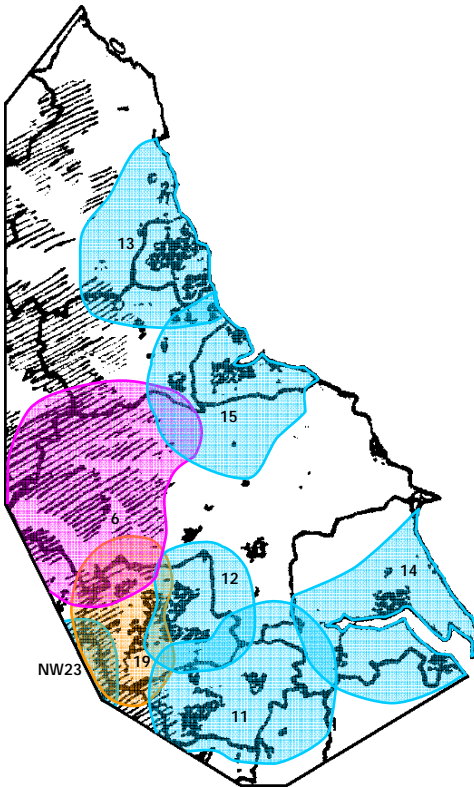

North East England

RADIO AIRE DAB NE1			MINSTER FM (SH) NE17			TRAX FM (DONCASTER, SH) DAB NE26			
Contemporary	Bauer	1 100 000	Adult	TLRC (UKRD)	460 000	Adult, Oldies	Lincs	290 000	
Leeds and Wakefield area	96.3 Tingley	2.5	South & Central North Yorks	104.7 Acklam Wold	2.5	Doncaster area	107.1 Clifton	0.5	
1/9/1981.			4/7/1992. <i>Thirk added 1996 and transferred to Northallerton station in 2007.</i>			5/9/1999.			
COMPASS FM NE4			PENNINE RADIO NE10			TRAX FM (BASSETLAW, SH) NE27			
Oldies, Soft	Lincs	100 000	Adult, Oldies	Independent	470 000	Adult, Oldies	Lincs	100 000	
Grimsby area	96.4 Bevan House	0.1	Huddersfield area	107.9 Ainley Top	0.1	North Nottinghamshire	107.9 Worksop	0.1	
03/06/2001.			1/3/1998 as <i>Huddersfield FM</i> , then <i>Home FM</i> , <i>Pennine</i> from 29/2/8.			2/11/1998.			
DEARNE FM NE5			THE PULSE DAB NE18			VIKING FM DAB NE28			
Adult, Oldies	Lincs	230 000	Contemporary, Adult	UTV	1 140 000	Contemporary	Bauer	960 000	
Barnsley	102.0 Ardsley	0.45	Bradford area	97.5 Idle	0.5	Humberside	96.9 High Hunsley	9.4	
Penistone area, S Yorkshire	97.1 Penistone	0.05	Huddersfield & Halifax area	102.5 Vicars Lot	2.0	17/4/1984.			
9/2003.			16/9/1975 as <i>Pennine Radio</i> . <i>Huddersfield and Halifax added 4/12/1984. Renamed 31/8/1991.</i>			YORKSHIRE COAST RADIO (BRIDLINGTON, SH) NE29			
FRESH RADIO NE6			PULSE 2 DAB NE19			YORKSHIRE COAST R (SCARBOROUGH, SH) NE30			
Adult	Laser	120 000	Oldies	UTV	1 090 000	Adult	TLRC (UKRD)	50 000	
West North Yorkshire area	936 <i>Hawes</i>	1.0	Bradford area	1278 <i>Tyersal Lane</i>	0.43	Bridlington, East Yorkshire	102.4 Buckley Barn	0.1	
Skipton area, North Yorks	1413 <i>Skipton</i>	0.1	Huddersfield and Halifax area	1530 <i>Vicars Lot</i>	0.74	7/11/1999.			
Richmond area, North Yorks	102.6 Richmond	0.1	1/5/1989* as <i>Classic Gold</i> , <i>oldies</i> format. <i>Great Yorkshire Gold</i> from 13/9/1993. <i>Joined Classic Gold network 17/3/1997.</i>	Big AM from 1/2000 to 4/11/2001 with <i>Rock</i> , <i>Adult</i> format. <i>Pulse Gold</i> from 3/8/2007. <i>Pulse 2</i> from 12/2008.			COMMUNITY RADIO (NORTH EAST ENGLAND)		
Pateley Bridge, North Yorks	107.1 Pateley Bridge	0.045				RADIO ASIAN FEVER Asian			
Ilkley area, West Yorks	107.1 Ben Rhydding	0.05				North Leeds 107.3 Roundhay Road 0.025			
Settle area, North Yorks	1431 <i>Giggleswick</i>	0.003				BISHOP FM Mixed Format			
4/5/1997 as <i>Yorkshire Dales Radio</i> . <i>Fresh</i> from 1999. FM transmitters are due to replace AM relays in 2009. Skipton will move to 107.8 FM and Settle to 107.1 FM.						Bishop Auckland, Durham			
						BRANCH FM Christian, Mixed Format			
						Dewsbury 101.8 Dewsbury 0.025			
						BURNGREAVE COMMUNITY R Mixed Format			
						Burngreave, Sheffield 103.1 Spital Hill 0.025			
						BCR FM Mixed Format			
						Bradford 106.6 Idle 0.2			
						COMMUNITY VOICE FM Mixed Format			
						Middlesborough 104.5 Middlesborough 0.025			
						CROSS RHYTHMS TEESIDE Christian Contemporary			
						Stockton on Tees 107.1 Stockton-on-Tees 0.025			
						DRYSTONE RADIO Mixed Format			
						Sutton in Craven area, N Yorks 106.9 Valley Farm 0.025			
						GARRISON FM (CATTERICK) Adult (for Army and families)			
						Catterick 106.9 Catterick Garrison 0.025			
						Wattisham, Stockton (RSL) 1287 <i>Wattisham</i> 0.001			
						RADIO HARTLEPOOL Mixed Format			
						Hartlepool 102.4 Hartlepool 0.025			
						RADIO JCOM Jewish			
						Leeds 1386			
						LIONHEART RADIO Mixed Format			
						Alnwick, Northumberland 107.3 Alnwick Moor 0.025			
						NE1 FM Mixed Format			
						Newcastle 102.5 Corr H, Gateshead 0.25			
						PENISTONE COMMUNITY R Mixed Format			
						Penistone, South Yorks 95.7 Hoylandswaive 0.25			
						PHOENIX RADIO Mixed Format			
						Halifax 96.7 Halifax 0.025			
						REDROAD FM Mixed Format			
						South Rotherham			
						SEASIDE RADIO Mixed Format			
						Withernsea area, E Yorks 105.3 Withernsea 0.023			
						SHEFFIELD LIVE Mixed Format			
						Central Sheffield 93.2 Tapton Hill 0.025			
						SINE FM Mixed Format			
						Doncaster			
						SPICE FM Asian			
						Newcastle 98.8 West R Newcastle 0.025			
						RADIO TEESDALE Mixed Format			
						Barnard Castle, Co Durham 105.5 Barnard Castle 0.025			
						Teesdale, Co. Durham 102.1 Middleton 0.1			
						TEMPO FM Mixed Format			
						Wetherby, W Yorks 107.4 Wetherby 0.02			
						TMCR Mixed Format			
						Thorne, South Yorks			
						UTOPIA FM New Music			
						Sunderland			
						VIXEN 101 Mixed Format			
						Pocklington & Mkt Weighton 101.8 Market Weighton 0.025			
						WEST HULL COMMUNITY R Mixed Format			
						West Hull 106.9 Hull Royal Infirmary 0.044			
						INSTITUTION RADIO (NORTH EAST ENGLAND)			
						BFBS Gurkha Radio Catterick 1134			
						Kingstown Radio Hull Royal Infirmary 1287			
						Radio Nightingale Rotherham District General H 1350			
						Oakwell AM Barnsley FC 1575			
						Radio Ramair University of Bradford 1350			
						Trust AM Bassetlaw District Gen, Worksop 1278			
						Radio Tyneside Royal Victoria Inf, Newcastle 1575			
						University Radio York University of York 1350			
GALAXY 105 (NET) DAB NE7			REAL RADIO (NORTH EAST) DAB NE3			COMMUNITY RADIO (NORTH EAST ENGLAND)			
Dance	Global Radio	4 540 000	Adult, Talk, Sport	GMG	2 630 000				
West & South Yorkshire, York	105.1 Emley Moor	2.58	Tyneside, N Durham, S Nthmb	101.8 Burnhope	10.0				
Humberside	105.8 High Hunsley	9.4	Cleveland, Durham, N Yorks	100.7 Bilsdale West Moor	8.9				
Sheffield area	105.6 Tapton Hill	0.25	West Tyneside, Tyne & Wear	96.2 Fenham	0.05				
Bradford area	105.6 Idle	0.5	Hexham & Tyne Valley	96.4 Newton	0.2				
14/2/1997 as <i>Kiss 105</i> . <i>Galaxy 105</i> from 27/9/1997.			1/9/1994 as <i>Century</i> . <i>Tyne Valley</i> added 1996. <i>Real Radio</i> from 1/2009.						
GALAXY 105-106 (NET) DAB NE8			REAL RADIO (YORKSHIRE) DAB NE20						
Dance	Global Radio	2 630 000	Adult, Talk	GMG	3 750 000				
Tyneside, N Durham, S Nthmb	105.3 Burnhope	10.0	West & South Yorkshire, York	106.2 Emley Moor	2.58				
Cleveland, Durham, N Yorks	106.4 Bilsdale West Moor	8.9	Sheffield area	107.7 Tapton Hill	0.1				
West Tyneside, Tyne & Wear	105.6 Fenham	0.05	Bradford area	107.6 Idle	0.1				
Hexham & Tyne Valley	105.8 Newton	0.15	25/03/2002.						
1/6/1999.			RIDINGS FM DAB NE21						
			Adult, Oldies			Lincs 290 000			
			Wakefield area			106.8 Birkwood Farm 0.5			
			3/10/1999.						
HALLAM FM DAB NE9			ROTHER FM NE34						
Contemporary	Bauer	1 410 000	Adult, Oldies	Lincs	250 000				
Sheffield area	97.4 Tapton Hill	0.4	Rotherham area	96.1 Rotherham	0.2				
Doncaster area	103.4 Clifton	1.5	15/10/2006.						
Barnsley and Rotherham	102.9 Ardsley	0.5	SMOOTH RADIO (NORTH EAST) DAB NE33						
1/10/1974. <i>Doncaster and Barnsley</i> added 1/10/1985.			Oldies, Easy			GMG 2 500 000			
			Tyneside, Durham, S Nthmb			97.5 Burnhope 9.0			
			Cleveland			107.7 Eston Nab 5.0			
			West Tyneside, Tyne & Wear			107.5 Fenham 0.05			
			Hexham & Tyne Valley			101.2 Newton 0.2			
			8/1/2008.						
KCFM NE35			STAR 102.8 & 106.8 (SH) NE31						
Adult, Oldies	Lincs	500 000	Adult, Oldies	TLRC (UKRD)	250 000				
Hull area	99.8 Humber Bridge Pier	0.625	Durham & N Co Durham	102.8 Burnhope	0.5				
1/8/2007.			Bishop Auckland area			106.8 Brusselton 0.2			
			3/12/2005 as <i>Durham FM</i> . <i>Alpha</i> from 9/2009.						
MAGIC AM DAB NE11			STAR 103.2 (SH) NE2						
Oldies	Bauer	1 410 000	Adult, Oldies	TLRC (UKRD)	270 000				
Sheffield and Rotherham	1548 <i>Skew Hill</i>	0.74	Darlington & S Co Durham	103.2 Darlington	0.4				
Doncaster area	990 <i>Crimpsal</i>	0.25	30/11/1995 as <i>A1 FM</i> . <i>Alpha 103.2</i> from 1997 <i>Star</i> from 9/2009.						
Barnsley	1305 <i>Ardsley</i>	0.15	STAR 103.5 & 102.3 (SH) NE32						
1/5/1989* as <i>Classic Gold</i> , <i>oldies</i> format. <i>Great Yorkshire Gold</i> from 13/9/1993. <i>Magic</i> from 17/3/1997 with <i>soft</i> format. <i>Oldies</i> format from 2003.			Adult			TLRC (UKRD) 80 000			
			Northallerton & Bedale area			103.5 Northallerton 0.2			
			Thirk area, North Yorkshire			102.3 Calvert's Carpets 0.44			
			12/6/2007 as <i>Minster Northallerton FM</i> . <i>Alpha</i> from 9/2009.						
MAGIC 828 DAB NE12			STRAY FM NE22						
Oldies	Bauer	1 100 000	Adult	TLRC (UKRD)	140 000				
Leeds and Wakefield area	828 <i>Morley</i>	0.12	Harrogate area	97.2 Harlow Hill	0.6				
17/7/1990*. <i>Soft</i> format from 12/2/1997 to 2003.			4/7/1994.						
MAGIC 1152 (TYNESIDE) DAB NE13			SUN FM NE23						
Oldies	Bauer	1 740 000	Adult, Oldies	TLRC (UKRD)	390 000				
Tyneside, N Durham, S Nthmb	1152 <i>Greenside</i>	1.8	Sunderland area	103.4 Haining	0.1				
8/4/1989* as <i>Great North Radio</i> , <i>oldies</i> format. <i>Magic</i> from 2/1998 with <i>soft</i> format. <i>Oldies</i> format from 2003.			5/11/1990 as <i>Wear FM</i> . <i>Became Sun City</i> 1/7/1995, then <i>Sun FM</i> 1997.						
MAGIC 1161 DAB NE14			SUNRISE RADIO YORKSHIRE (NET) DAB NE24						
Oldies	Bauer	790 000	Asian	Sunrise	430 000				
Humberside	1161 <i>Goxhill</i>	0.35	Bradford area	103.2 Idle	0.4				
1/5/1989* as <i>Classic Gold</i> , <i>oldies</i> format. <i>Great Yorkshire Gold</i> from 13/9/1993. <i>Magic 1161</i> and <i>separate</i> station from 12/2/1997 with <i>Soft</i> format. <i>Oldies</i> from 2003.			9/12/1989 as <i>Bradford City Radio</i> . <i>Sunrise</i> from 1991.						
MAGIC 1170 DAB NE15			TFM DAB NE25						
Oldies	Bauer	960 000	Contemporary	Bauer	1 070 000				
Cleveland and Darlington	1170 <i>Stockton</i>	0.32	Cleveland, Durham, N Yorks	96.6 Bilsdale West Moor	8.9				
8/4/1989* as <i>Great North Radio</i> , <i>oldies</i> format. <i>Magic 1170</i> and <i>separate</i> station from 2/1998 with <i>soft</i> format. <i>Oldies</i> format from 2003.			24/6/1975 as <i>Radio Tees</i> . <i>TFM</i> from 1/1/1988.						
METRO FM DAB NE16									
Contemporary	Bauer	1 830 000							
Tyneside, N Durham, S Nthmb	97.1 Burnhope	10.0							
West Tyneside, Tyne & Wear	103.0 Fenham	0.05							
Hexham & Tyne Valley	103.2 Newton	0.12							
Alnwick area,	102.6 Shilbottle	0.2							
15/7/1974. <i>West Tyneside</i> filler added 10/2/1989. <i>Tyne Valley</i> and <i>Alnwick</i> added 1996.									