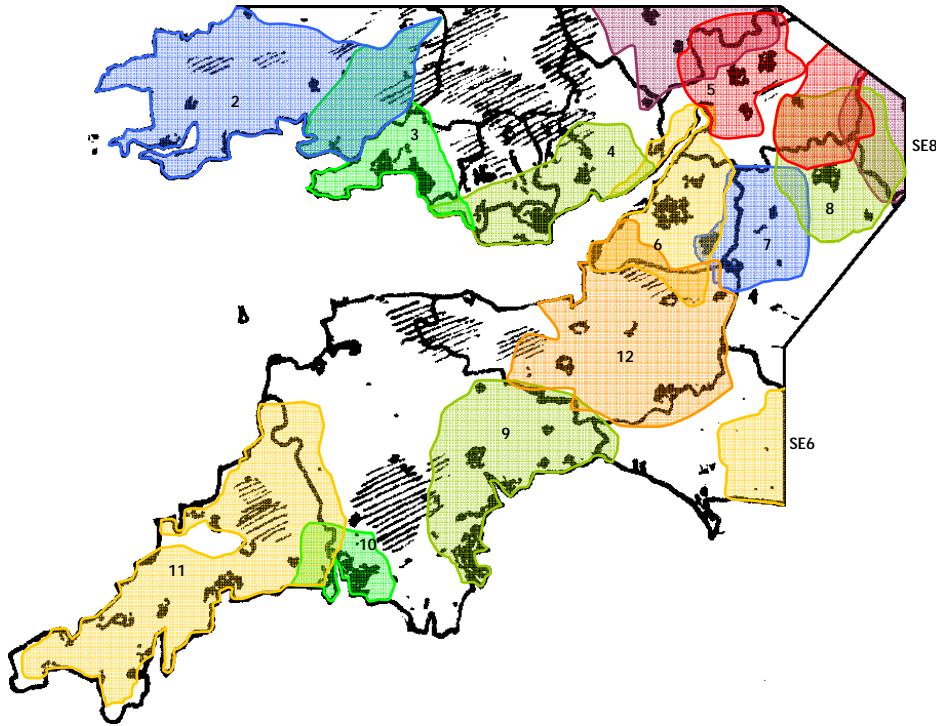

South West England and Wales

SEVERN ESTUARY REGION

SW1

Glamorgan, Gwent, Carmarthenshire, Avon and North Somerset (12C)

THE ARROW	Rock, Classic Rock	Global Radio	Network	
GALAXY (Digital)	Dance	Global Radio	Network	
HEART (Digital)	Adult	Global Radio	Network	
JAZZFM	Smooth Jazz, Jazz	Independent	Network	
KISS 101	Dance	Bauer	Regional +FM	
LBC	Talk (mono)	Global Radio	Network	
REAL RADIO (South Wales)	Adult, Talk	GMG	Regional +FM	
UCB INSPIRATIONAL	Christian Soft (mono)	UCB	Network	
UCB UK	Christian (mono)	UCB	Network	
XFM	Modern Rock	Global Radio	Network	
MXR (Global Radiol, GMG)	Mendip	0.75	Abergavenny	0.2
2 600 000	Dundry	1	Ebbw Vale	0.2
31/7/2001	Christchurch	1	Aberdare	0.15
	Wenvoe	4	Kilvey Hill	0.5
	Bath	0.2	Carmel	0.5

PEMBROKESHIRE AND CARMARTHENSHIRE

SW2

Pembrokeshire and Carmarthenshire (12D)

RADIO CARMARTHENSHIRE	Adult, Welsh	T&C	Local +FM
RADIO CYMRU	Welsh Language	BBC	Regional +FM
RADIO PEMBROKESHIRE	Adult, Oldies	T&C	Local +FM
TRAFFIC RADIO (Cymru)	Traffic News in Welsh (mono)	Highways A.	Regional
TRAFFIC RADIO (Wales)	Traffic News (mono)	Highways A.	Regional
RADIO WALES	Mixed format	BBC	Regional +FM
WALES LIVE	Mixed format	T&C	Regional
MuxCo	Presely	Kilvey Hill*	
280 000	Carmel	Fishgaurd*	
2009/10			

EXETER AND TORBAY

SW9

Exeter, Torbay and East Devon (11C)

RADIO DEVON	Mixed format	BBC	Local +FM	
GALAXY (Digital)	Dance	Global Radio	Network	
GOLD (Exeter and Torbay)	Oldies	Global Radio	Network	
HEART 97 & 103	Adult	Global Radio	Local +FM	
KISS	Dance, Rhythm	Bauer	Network	
PASSION	Adult, World, Talk (mono)	Independent	Network	
TRAFFIC RADIO (South West)	Traffic News (mono)	Highways A.	Regional	
XFM	Modern Rock	Global Radio	Network	
Now Digital (Arqiva) 440 000 11/2002	Beacon Hill Exeter St Thomas Stockland Hill	2.0 0.5 0.5	Tiverton* Sidmouth*	