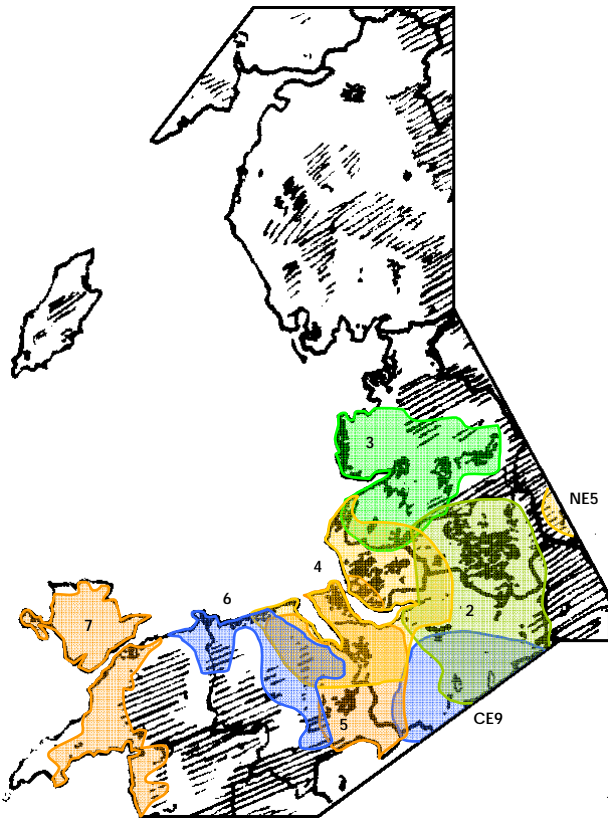

# North West England and Wales

## NORTH WEST REGION

Gt Manchester, Merseyside, Lancashire, Cheshire, North East Clwyd (12C)				NW1
THE ARROW	Classic Rock, Rock	Global Radio	Network	
CHOICE	Rhythm	Global Radio	Network	
GALAXY 102	Dance	Global Radio	Regional +FM	
HEART (Digital)	Adult	Global Radio	Network	
JAZZFM	Smooth Jazz, Jazz	Independent	Network	
LBC	Talk (mono)	Global Radio	Network	
REAL RADIO (North West)	Adult, Talk, Sport	GMG	Regional +FM	
SMOOTH RADIO (North West)	Oldies, Easy	GMG	Regional +FM	
UCB INSPIRATIONAL	Christian Soft (mono)	UCB	Network	
UCB UK	Christian (mono)	UCB	Network	
MXR (Global Radiol, GMG)		Winter Hill	Lancaster	1.51
6 300 000	8/2001	Moel y Parc	Pendle Forest	0.5
		Sunley Building	Sutton Common	0.2
		Warbreck	Morecambe Bay	1.51

## OTHER CHANNELS ALLOCATED

North West Region (10C)  
North and West Cumbria (11B)  
South Cumbria and NW Lancashire (12D)