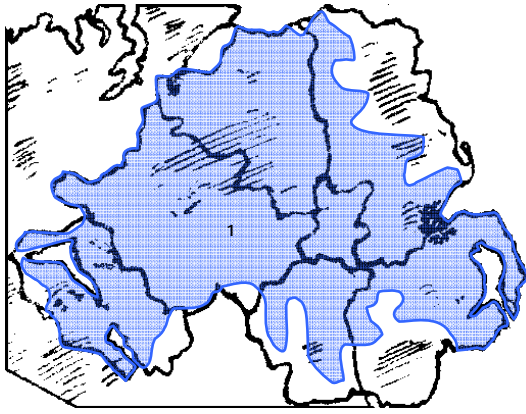

## Northern Ireland

### IRISH NATIONAL TRANSMITTERS

Area	Site	kW (RTE)	kW (Com)
County Dublin	Three Rock	5	
NE Ireland	Clermomt Carn	5	
Cork City and SE County Cork	Spur Hill	5	
Limerick City	Woodcock Hill	5	