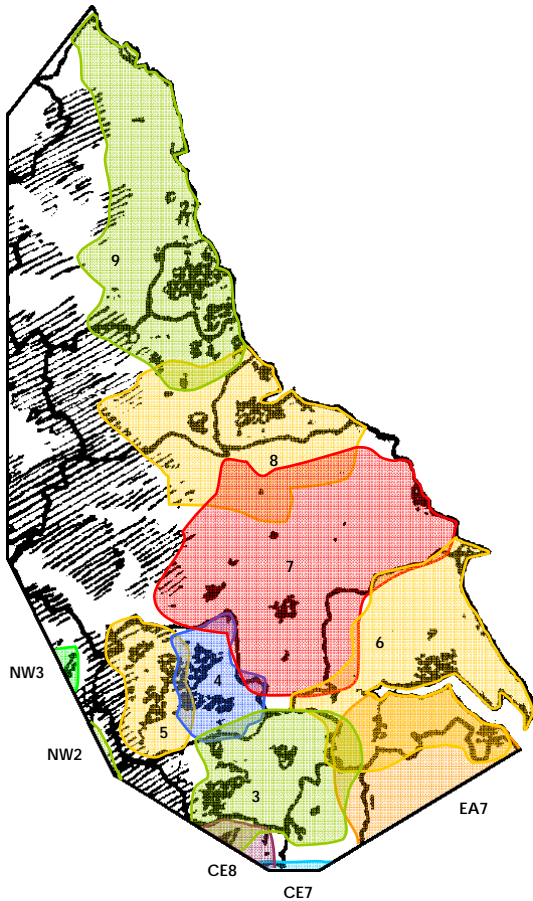

North East England

YORKSHIRE REGION

NE1

East, West and South Yorkshire, York, North and North East Lincolnshire (12A)

CHOICE	Rhythm	Global Radio	Network
GALAXY 105	Dance	Global Radio	Regional +FM
HEART (Digital)	Adult	Global Radio	Network
LBC	Talk (mono)	Global Radio	Network
REAL RADIO (Yorkshire)	Adult, Talk	GMG	Network
SMOOTH RADIO (North East)	Oldies, Easy	GMG	Network
UCB INSPIRATIONAL	Christian Soft (mono)	UCB	Network
UCB UK	Christian (mono)	UCB	Network
XFM	Modern Rock	Global Radio	Network
YORKSHIRE RADIO	Adult, Sport	Independent	Sport

MXR (Global Radiol, GMG) 4 800 000 7/2003	Acklam Wold	3.0	Clifton	1.0
	Beecroft Hill	0.2	Emley Moor (lower)	5.0
	Belmont	2.4	Emley Moor (upper)	2.0
	Bilsdale	2.0	Idle	1.0
	Cave Wold	1.0	Tapton Hill	2.0

NORTH EAST REGION

NE2

Tyne & Wear, Northumberland, Durham (excluding W), Cleveland, NE North Yorkshire (12C)

THE ARROW	Classic Rock, Rock	Global Radio	Network
CHOICE	Rhythm	Global Radio	Network
GALAXY 105-106	Dance	Global Radio	Regional +FM
HEART (Digital)	Adult	Global Radio	Network
LBC	Talk (mono)	Global Radio	Network
REAL RADIO (North East)	Adult, Talk, Sport	GMG	Regional +FM
ROCK RADIO (North East)	Rock	GMG	Regional
SMOOTH RADIO (North East)	Oldies, Easy	GMG	Regional +FM
UCB INSPIRATIONAL	Christian Soft (mono)	UCB	Network
UCB UK	Christian (mono)	UCB	Network

North East Region (10D)