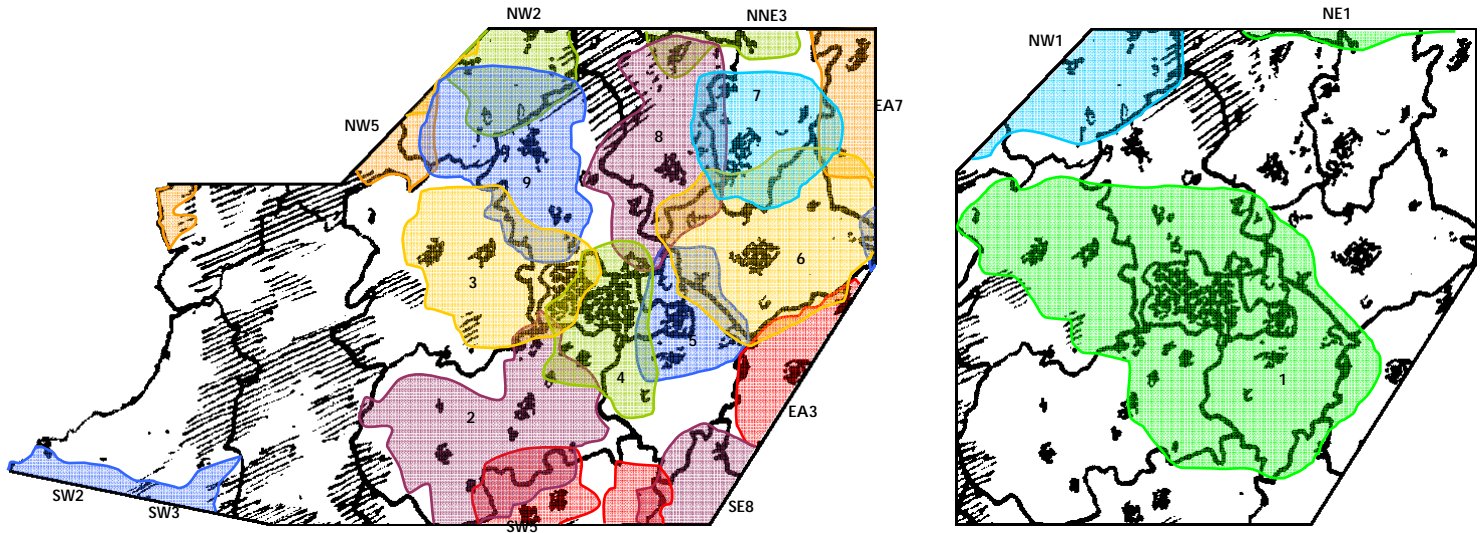

Central England and Wales

WEST MIDLANDS REGION

West Midlands, Warwickshire, South Staffordshire, N Worcester, E & Central Shropshire (12A)

THE ARROW	Classic Rock, Rock	Global Radio	Network*
CHOICE	Rhythm (mono)	Global Radio	Network
GALAXY 102.2	Dance, Rhythm	Global Radio	Regional +FM
HEART 100.7	Adult	Global Radio	Regional +FM
JAZZFM	Smooth Jazz, Jazz	Independent	Network
KERRANG 105.2	Modern Rock (mono)	Bauer	Network* +FM
LBC	Talk (mono)	Global Radio	Network
PANJAB RADIO	Punjabi (mono)	Independent	Network
Q ASIA	Asian (mono)	Independent	Regional
SMOOTH RADIO (W Midlands)	Oldies, Easy	GMG	Regional +FM
UCB INSPIRATIONAL	Christian Soft (mono)	UCB	Network
UCB UK	Christian (mono)	UCB	Network

MXR (Global Radiol, GMG)	Sutton Coldfield	0.75	Ilmington	4
3 940 000	Turners Hill	0.5	Shilton	0.5
	The Wrekin	4	Pye Green	0.25
	Bromsgrove	0.38	Samuel Vale House	0.005
	Daventry	0.68		

HEREFORDSHIRE AND WORCESTERSHIRE

MuxCo	Ridge Hill	Bromsgrove
460 000	Great Malvern	
2008/9	Station line-up is provisional and may change when the multiplex launches	

WOLVERHAMPTON, SHREWSBURY AND TELFORD

Wolverhampton, Black Country, Shrewsbury, Telford and SE Shropshire (11B)